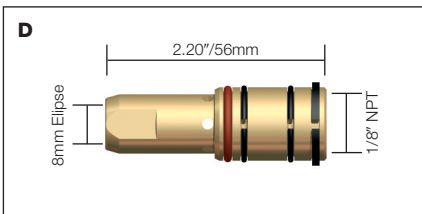

# BND Head Assemblies

Head Assemblies			
Stock Code	Description	Tip Series	Model
<b>A</b> 4235	Head Assembly	1500	EZQ 200/350A
4335	Head Assembly	7400	PEZ200/300E, EZQ 200/350A

Stock Code	Description	Tip Series	Model
<b>B</b> 4435	Head Assembly	7400	PEZ400E, EZQ 500A
4635	Head Assembly	1500	PEZ600E, H, F

Stock Code	Description	Tip Series	Model
<b>C</b> 5623	Head Assembly	7400	PEZ400W

Stock Code	Description	Tip Series	Model
<b>D</b> 7392	Head Assembly	7400	PEZG