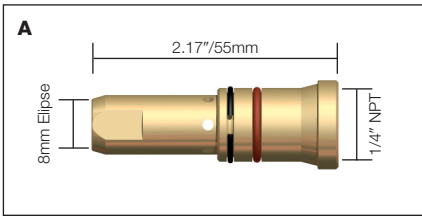

# BND Head Assemblies

Head Assemblies			
Stock Code	Description	Tip Series	Model
<b>A</b> 4235	Head Assembly	1500	EZQ 200/350A
4335	Head Assembly	7400	PEZ200/300E, EZQ 200/350A

Stock Code	Description	Tip Series	Model
<b>B</b> 4435	Head Assembly	7400	PEZ400E, EZQ 500A
4635	Head Assembly	1500	PEZ600E, H, F

Stock Code	Description	Tip Series	Model
<b>C</b> 5623	Head Assembly	7400	PEZ400W

Stock Code	Description	Tip Series	Model
<b>D</b> 7392	Head Assembly	7400	PEZG