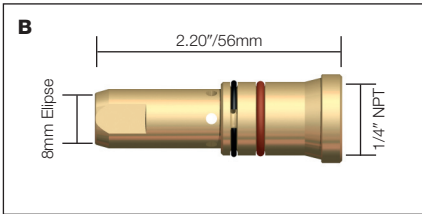

# BND Head Assemblies

Head Assemblies			
Stock Code	Description	Tip Series	Model
<b>A</b> 4235	Head Assembly	1500	EZQ 200/350A
4335	Head Assembly	7400	PEZ200/300E, EZQ 200/350A

Stock Code	Description	Tip Series	Model
<b>B</b> 4435	Head Assembly	7400	PEZ400E, EZQ 500A
4635	Head Assembly	1500	PEZ600E, H, F

Stock Code	Description	Tip Series	Model
<b>C</b> 5623	Head Assembly	7400	PEZ400W

Stock Code	Description	Tip Series	Model
<b>D</b> 7392	Head Assembly	7400	PEZG