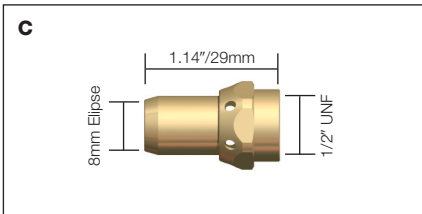

# BND Head Assemblies

Head Assemblies			
Stock Code	Description	Tip Series	Model
<b>A</b> 4235	Head Assembly	1500	EZQ 200/350A
4335	Head Assembly	7400	PEZ200/300E, EZQ 200/350A

Stock Code	Description	Tip Series	Model
<b>B</b> 4435	Head Assembly	7400	PEZ400E, EZQ 500A
4635	Head Assembly	1500	PEZ600E, H, F

Stock Code	Description	Tip Series	Model
<b>C</b> 5623	Head Assembly	7400	PEZ400W

Stock Code	Description	Tip Series	Model
<b>D</b> 7392	Head Assembly	7400	PEZG