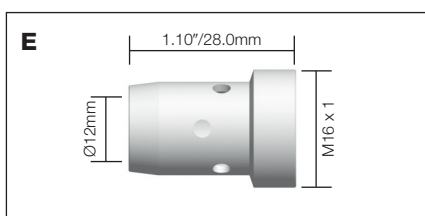

# BZL Gas Diffusers

Diffusers			
Stock Code	Description	Colour	Model
<b>A</b> B2405B	Diffuser	Black	SB240A, SB240W
B2405C	Diffuser	Ceramic	SB240A, SB240W
B2405W	Diffuser	White	SB240A, SB240W

Stock Code	Description	Colour	Model
<b>B</b> B2605B	Diffuser	Black	SB260A
B2605C	Diffuser	Ceramic	SB260A
B2605W	Diffuser	White	SB260A

Stock Code	Description	Colour	Model
<b>C</b> B3605B	Diffuser	Black	SB360A
B3605C	Diffuser	Ceramic	SB360A
B3605W	Diffuser	White	SB360A

Stock Code	Description	Colour	Model
<b>D</b> B4003B	Diffuser	Black	SB400A
B4003C	Diffuser	Ceramic	SB400A

Stock Code	Description	Colour	Model
<b>E</b> B5005B	Diffuser	Black	SB380A, SB401W, SB501W
B5005C	Diffuser	Ceramic	SB380A, SB401W, SB501W
B5005W	Diffuser	White	SB380A, SB401W, SB501W

Stock Code	Description	Colour	Model
<b>F</b> B6002C	Diffuser	Ceramic	SB610A, SB610W