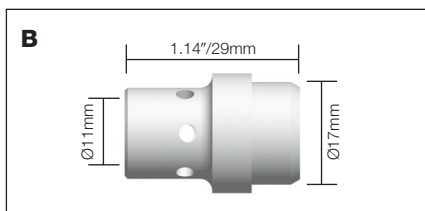

# BZL Gas Diffusers

Diffusers			
Stock Code	Description	Colour	Model
<b>A</b> B2405B	Diffuser	Black	SB240A, SB240W
B2405C	Diffuser	Ceramic	SB240A, SB240W
B2405W	Diffuser	White	SB240A, SB240W

Stock Code	Description	Colour	Model
<b>B</b> B2605B	Diffuser	Black	SB260A
B2605C	Diffuser	Ceramic	SB260A
B2605W	Diffuser	White	SB260A

Stock Code	Description	Colour	Model
<b>C</b> B3605B	Diffuser	Black	SB360A
B3605C	Diffuser	Ceramic	SB360A
B3605W	Diffuser	White	SB360A

Stock Code	Description	Colour	Model
<b>D</b> B4003B	Diffuser	Black	SB400A
B4003C	Diffuser	Ceramic	SB400A

Stock Code	Description	Colour	Model
<b>E</b> B5005B	Diffuser	Black	SB380A, SB401W, SB501W
B5005C	Diffuser	Ceramic	SB380A, SB401W, SB501W
B5005W	Diffuser	White	SB380A, SB401W, SB501W

Stock Code	Description	Colour	Model
<b>F</b> B6002C	Diffuser	Ceramic	SB610A, SB610W