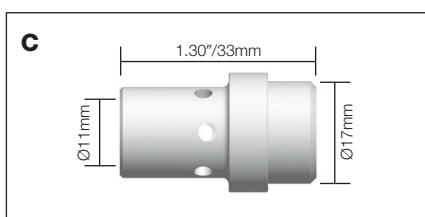

# BZL Gas Diffusers

Diffusers			
Stock Code	Description	Colour	Model
<b>A</b> B2405B	Diffuser	Black	SB240A, SB240W
B2405C	Diffuser	Ceramic	SB240A, SB240W
B2405W	Diffuser	White	SB240A, SB240W

Stock Code	Description	Colour	Model
<b>B</b> B2605B	Diffuser	Black	SB260A
B2605C	Diffuser	Ceramic	SB260A
B2605W	Diffuser	White	SB260A

Stock Code	Description	Colour	Model
<b>C</b> B3605B	Diffuser	Black	SB360A
B3605C	Diffuser	Ceramic	SB360A
B3605W	Diffuser	White	SB360A

Stock Code	Description	Colour	Model
<b>D</b> B4003B	Diffuser	Black	SB400A
B4003C	Diffuser	Ceramic	SB400A

Stock Code	Description	Colour	Model
<b>E</b> B5005B	Diffuser	Black	SB380A, SB401W, SB501W
B5005C	Diffuser	Ceramic	SB380A, SB401W, SB501W
B5005W	Diffuser	White	SB380A, SB401W, SB501W

Stock Code	Description	Colour	Model
<b>F</b> B6002C	Diffuser	Ceramic	SB610A, SB610W