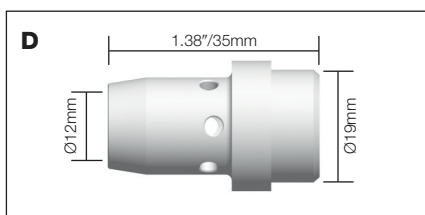

# BZL Gas Diffusers

Diffusers			
Stock Code	Description	Colour	Model
<b>A</b> B2405B	Diffuser	Black	SB240A, SB240W
B2405C	Diffuser	Ceramic	SB240A, SB240W
B2405W	Diffuser	White	SB240A, SB240W

Stock Code	Description	Colour	Model
<b>B</b> B2605B	Diffuser	Black	SB260A
B2605C	Diffuser	Ceramic	SB260A
B2605W	Diffuser	White	SB260A

Stock Code	Description	Colour	Model
<b>C</b> B3605B	Diffuser	Black	SB360A
B3605C	Diffuser	Ceramic	SB360A
B3605W	Diffuser	White	SB360A

Stock Code	Description	Colour	Model
<b>D</b> B4003B	Diffuser	Black	SB400A
B4003C	Diffuser	Ceramic	SB400A

Stock Code	Description	Colour	Model
<b>E</b> B5005B	Diffuser	Black	SB380A, SB401W, SB501W
B5005C	Diffuser	Ceramic	SB380A, SB401W, SB501W
B5005W	Diffuser	White	SB380A, SB401W, SB501W

Stock Code	Description	Colour	Model
<b>F</b> B6002C	Diffuser	Ceramic	SB610A, SB610W