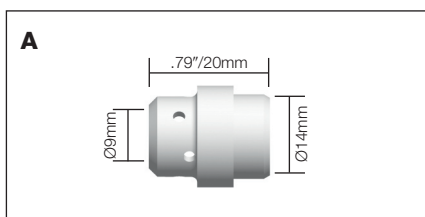

# BZL Gas Diffusers

Diffusers			
Stock Code	Description	Colour	Model
<b>A</b> B2405B	Diffuser	Black	SB240A, SB240W
B2405C	Diffuser	Ceramic	SB240A, SB240W
B2405W	Diffuser	White	SB240A, SB240W

Stock Code	Description	Colour	Model
<b>B</b> B2605B	Diffuser	Black	SB260A
B2605C	Diffuser	Ceramic	SB260A
B2605W	Diffuser	White	SB260A

Stock Code	Description	Colour	Model
<b>C</b> B3605B	Diffuser	Black	SB360A
B3605C	Diffuser	Ceramic	SB360A
B3605W	Diffuser	White	SB360A

Stock Code	Description	Colour	Model
<b>D</b> B4003B	Diffuser	Black	SB400A
B4003C	Diffuser	Ceramic	SB400A

Stock Code	Description	Colour	Model
<b>E</b> B5005B	Diffuser	Black	SB380A, SB401W, SB501W
B5005C	Diffuser	Ceramic	SB380A, SB401W, SB501W
B5005W	Diffuser	White	SB380A, SB401W, SB501W

Stock Code	Description	Colour	Model
<b>F</b> B6002C	Diffuser	Ceramic	SB610A, SB610W