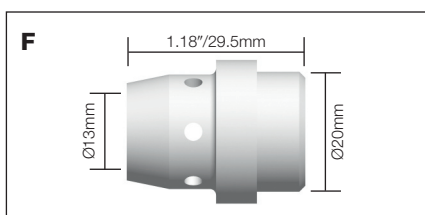

# BZL Gas Diffusers

Diffusers			
Stock Code	Description	Colour	Model
<b>A</b> B2405B	Diffuser	Black	SB240A, SB240W
B2405C	Diffuser	Ceramic	SB240A, SB240W
B2405W	Diffuser	White	SB240A, SB240W

Stock Code	Description	Colour	Model
<b>B</b> B2605B	Diffuser	Black	SB260A
B2605C	Diffuser	Ceramic	SB260A
B2605W	Diffuser	White	SB260A

Stock Code	Description	Colour	Model
<b>C</b> B3605B	Diffuser	Black	SB360A
B3605C	Diffuser	Ceramic	SB360A
B3605W	Diffuser	White	SB360A

Stock Code	Description	Colour	Model
<b>D</b> B4003B	Diffuser	Black	SB400A
B4003C	Diffuser	Ceramic	SB400A

Stock Code	Description	Colour	Model
<b>E</b> B5005B	Diffuser	Black	SB380A, SB401W, SB501W
B5005C	Diffuser	Ceramic	SB380A, SB401W, SB501W
B5005W	Diffuser	White	SB380A, SB401W, SB501W

Stock Code	Description	Colour	Model
<b>F</b> B6002C	Diffuser	Ceramic	SB610A, SB610W