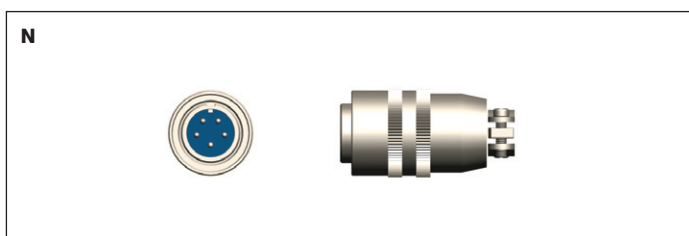

Stock Code	Description	Machine
N ERCP14	5 Pin XT Inverter Plug	Parweld XT1 200