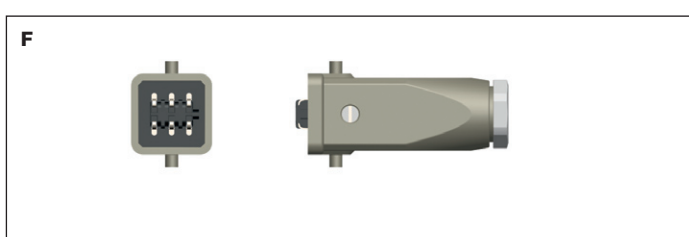

Cable Plugs

Stock Code	Description	Machine
A ERCP0	2 Pin Amphenol Plug	Esab/Miller

Stock Code	Description	Machine
B ERCP1	4 Pin Amphenol Plug	Kemppi

Stock Code	Description	Machine
C ERCP2	5 Pin Amphenol Plug	Miller

Stock Code	Description	Machine
D ERCP3	6 Pin Amphenol Plug	Lincoln

Stock Code	Description	Machine
E ERCP4	14 Pin Amphenol Plug	Miller

Stock Code	Description	Machine
F ERCP5	6 Pin Harting Plug	Migatronik