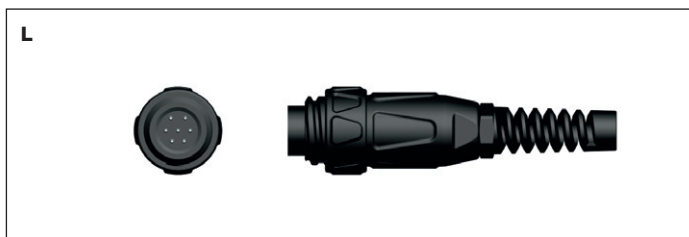

Stock Code	Description	Machine
L ERCP11	7 Pin Migatron Plug	Migatron