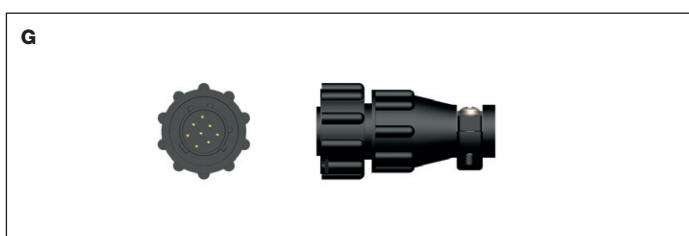

Stock Code	Description	Machine
G ERCP6	8 Pin Plug	Thermal Arc