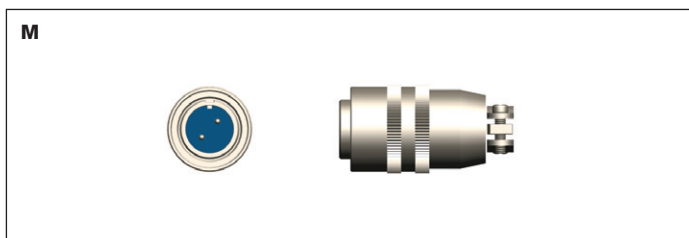

Stock Code	Description	Machine
M ERCP12	2 Pin XT Inverter Plug	Parweld XT1 180