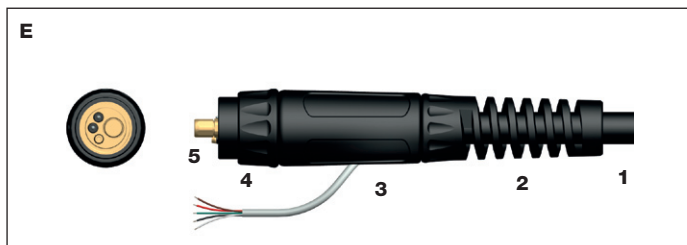

Cable Terminations

BG Configuration – Single 3/8" BSP (UK Air Cooled)

A	Stock Code	Description	Model
1	57Y01R	Power Cable 12.5ft Rubber 3/8" BSP	ER9, 17
	57Y03R	Power Cable 25ft Rubber 3/8" BSP	ER9, 17
	46V28R	Power Cable 12.5ft Rubber 3/8" BSP	ER26
	46V30R	Power Cable 25ft Rubber 3/8" BSP	ER26

BD Configuration – Large Dinse 3/8" BSP on Gas (UK Air Cooled)

B	Stock Code	Description	Model
1	57Y01R	Power Cable 12.5ft Rubber 3/8" BSP	ER9, 17
	57Y03R	Power Cable 25ft Rubber 3/8" BSP	ER9, 17
	46V28R	Power Cable 12.5ft Rubber 3/8" BSP	ER26
	46V30R	Power Cable 25ft Rubber 3/8" BSP	ER26
2	D3595-1-1	Dinse Power Adaptor	All

EG Configuration – Central Connector (UK Air Cooled)

C	Stock Code	Description	Model
1	57Y01R	Power Cable 12.5ft Rubber 3/8" BSP	ER9, 17
	57Y03R	Power Cable 25ft Rubber 3/8" BSP	ER9, 17
	46V28R	Power Cable 12.5ft Rubber 3/8" BSP	ER26
	46V30R	Power Cable 25ft Rubber 3/8" BSP	ER26
2	ER8006	Cable Support	
3	ER1518	Gun Plug Housing	
4	ER1519	Gun Plug Nut	
NI	608538	1/4" BSP to 3/8" BSP Adaptor	
5	C525	Central Connector Body	

WG Configuration – WTG Connector (UK Air Cooled)

D	Stock Code	Description	Model
1	57Y01-F12R	Power Cable 12.5ft M12 Female	ER9, 17
	57Y03-F12R	Power Cable 25ft M12 Female	ER9, 17
	46V28-F12R	Power Cable 12.5ft M12 Female	ER26
	46V30-F12R	Power Cable 25ft M12 Female	ER26
2	ER8006	Cable Support	
3	ER1518	Gun Plug Housing	
4	ER1519	Gun Plug Nut	
5	ER-WTC	WTG Body	