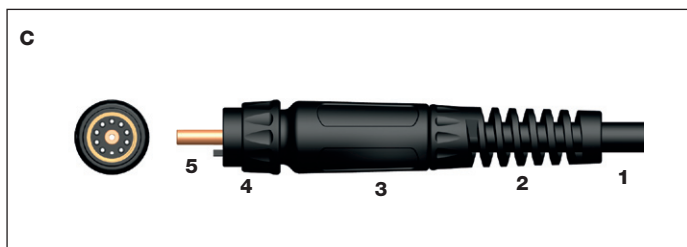

Cable Terminations

BG Configuration – Single 3/8" BSP (UK Air Cooled)

A	Stock Code	Description	Model
1	57Y01R	Power Cable 12.5ft Rubber 3/8" BSP	ER9, 17
	57Y03R	Power Cable 25ft Rubber 3/8" BSP	ER9, 17
	46V28R	Power Cable 12.5ft Rubber 3/8" BSP	ER26
	46V30R	Power Cable 25ft Rubber 3/8" BSP	ER26

BD Configuration – Large Dinse 3/8" BSP on Gas (UK Air Cooled)

B	Stock Code	Description	Model
1	57Y01R	Power Cable 12.5ft Rubber 3/8" BSP	ER9, 17
	57Y03R	Power Cable 25ft Rubber 3/8" BSP	ER9, 17
	46V28R	Power Cable 12.5ft Rubber 3/8" BSP	ER26
	46V30R	Power Cable 25ft Rubber 3/8" BSP	ER26
2	D3595-1-1	Dinse Power Adaptor	All

EG Configuration – Central Connector (UK Air Cooled)

C	Stock Code	Description	Model
1	57Y01R	Power Cable 12.5ft Rubber 3/8" BSP	ER9, 17
	57Y03R	Power Cable 25ft Rubber 3/8" BSP	ER9, 17
	46V28R	Power Cable 12.5ft Rubber 3/8" BSP	ER26
	46V30R	Power Cable 25ft Rubber 3/8" BSP	ER26
2	ER8006	Cable Support	
3	ER1518	Gun Plug Housing	
4	ER1519	Gun Plug Nut	
NI	608538	1/4" BSP to 3/8" BSP Adaptor	
5	C525	Central Connector Body	

WG Configuration – WTG Connector (UK Air Cooled)

D	Stock Code	Description	Model
1	57Y01-F12R	Power Cable 12.5ft M12 Female	ER9, 17
	57Y03-F12R	Power Cable 25ft M12 Female	ER9, 17
	46V28-F12R	Power Cable 12.5ft M12 Female	ER26
	46V30-F12R	Power Cable 25ft M12 Female	ER26
2	ER8006	Cable Support	
3	ER1518	Gun Plug Housing	
4	ER1519	Gun Plug Nut	
5	ER-WTC	WTG Body	