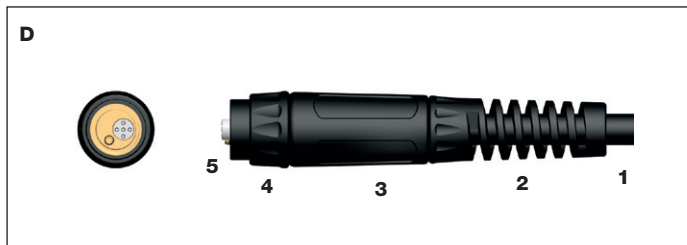

Cable Terminations

BG Configuration – Single 3/8" BSP (UK Air Cooled)

A	Stock Code	Description	Model
1	57Y01R	Power Cable 12.5ft Rubber 3/8" BSP	ER9, 17
	57Y03R	Power Cable 25ft Rubber 3/8" BSP	ER9, 17
	46V28R	Power Cable 12.5ft Rubber 3/8" BSP	ER26
	46V30R	Power Cable 25ft Rubber 3/8" BSP	ER26

BD Configuration – Large Dinse 3/8" BSP on Gas (UK Air Cooled)

B	Stock Code	Description	Model
1	57Y01R	Power Cable 12.5ft Rubber 3/8" BSP	ER9, 17
	57Y03R	Power Cable 25ft Rubber 3/8" BSP	ER9, 17
	46V28R	Power Cable 12.5ft Rubber 3/8" BSP	ER26
	46V30R	Power Cable 25ft Rubber 3/8" BSP	ER26
2	D3595-1-1	Dinse Power Adaptor	All

EG Configuration – Central Connector (UK Air Cooled)

C	Stock Code	Description	Model
1	57Y01R	Power Cable 12.5ft Rubber 3/8" BSP	ER9, 17
	57Y03R	Power Cable 25ft Rubber 3/8" BSP	ER9, 17
	46V28R	Power Cable 12.5ft Rubber 3/8" BSP	ER26
	46V30R	Power Cable 25ft Rubber 3/8" BSP	ER26
2	ER8006	Cable Support	
3	ER1518	Gun Plug Housing	
4	ER1519	Gun Plug Nut	
NI	608538	1/4" BSP to 3/8" BSP Adaptor	
5	C525	Central Connector Body	

WG Configuration – WTG Connector (UK Air Cooled)

D	Stock Code	Description	Model
1	57Y01-F12R	Power Cable 12.5ft M12 Female	ER9, 17
	57Y03-F12R	Power Cable 25ft M12 Female	ER9, 17
	46V28-F12R	Power Cable 12.5ft M12 Female	ER26
	46V30-F12R	Power Cable 25ft M12 Female	ER26
2	ER8006	Cable Support	
3	ER1518	Gun Plug Housing	
4	ER1519	Gun Plug Nut	
5	ER-WTC	WTG Body	