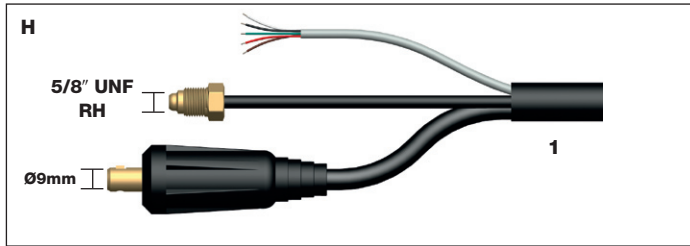

Cable Terminations

**US Configuration –
Lug on Power, 5/8" UNF RH Male on Gas (US Air cooled)**

F	Stock Code	Description	Model
1	57Y01-2A	Power Cable 12.5ft Lug on Power 5/8" UNF on Gas	ER9, 17
	57Y03-2A	Power Cable 25ft Lug on Power 5/8" UNF on Gas	ER9, 17
	46V28-2A	Power Cable 12.5ft Lug on Power 5/8" UNF on Gas	ER26
	46V03-2A	Power Cable 25ft Lug on Power 5/8" UNF on Gas	ER26

**UN Configuration –
Single 5/8" UNF RH Male on Gas (US Air cooled)**

G	Stock Code	Description	Model
1	57Y01ANR	Power Cable 12.5ft 5/8" UNF	ER9, 17
	57Y03ANR	Power Cable 25ft 5/8" UNF	ER9, 17
	46V28ANR	Power Cable 12.5ft 5/8" UNF	ER26
	46V30ANR	Power Cable 25ft 5/8" UNF	ER26

**UD Configuration –
35-95 Dinse on Power, 5/8" UNF RH Male on Gas (US Air Cooled)**

H	Stock Code	Description	Model
1	57Y01ADR	Power Cable 12.5ft Dinse Power 5/8" UNF Gas	ER9, 17
	57Y03ADR	Power Cable 25ft Dinse Power 5/8" UNF Gas	ER9, 17
	46V28ADR	Power Cable 12.5ft Dinse Power 5/8" UNF Gas	ER26
	46V30ADR	Power Cable 25ft Dinse Power 5/8" UNF Gas	ER26

**A Configuration –
5/8" UNF RH Male (US Air Cooled)**

I	Stock Code	Description	Model
1	57Y01AR	Power Cable 12.5ft 3/8" UNF	ER9, 17
	57Y03AR	Power Cable 25ft 3/8" UNF	ER9, 17
	46V28AR	Power Cable 12.5ft 3/8" UNF	ER26
	46V30AR	Power Cable 25ft 3/8" UNF	ER26

**BW Configuration –
3/8" BSP Water, Gas and Power (UK Water Cooled)**

J	Stock Code	Description	Model
1	45V07PU	Water Hose 12.5ft 3/8" BSP	ER20
	45V08PU	Water Hose 25ft 3/8" BSP	ER20
	45V07OB	Water Hose 12.5ft 3/8" BSP	ER18, ER18SC
	45V08OB	Water Hose 25ft 3/8" BSP	ER18, ER18SC
2	45V03PU	Power Cable 12.5ft 3/8" BSP	ER20
	45V04PU	Power Cable 25ft 3/8" BSP	ER20
	45V64R	Power Cable 12.5ft 3/8" BSP	ER18, ER18SC
	45V29R	Power Cable 25ft 3/8" BSP	ER18, ER18SC
3	45V09PU	Gas Hose 12.5ft 3/8" BSP	ER20
	45V10PU	Gas Hose 25ft 3/8" BSP	ER20
	45V09OB	Gas Hose 12.5ft 3/8" BSP	ER18, ER18SC
	45V10OB	Gas Hose 25ft 3/8" BSP	ER18, ER18SC