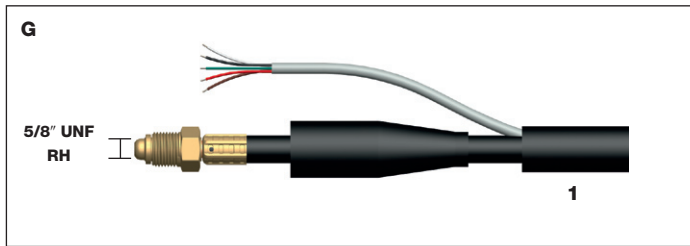

Cable Terminations

**US Configuration –
Lug on Power, 5/8" UNF RH Male on Gas (US Air cooled)**

F	Stock Code	Description	Model
1	57Y01-2A	Power Cable 12.5ft Lug on Power 5/8" UNF on Gas	ER9, 17
	57Y03-2A	Power Cable 25ft Lug on Power 5/8" UNF on Gas	ER9, 17
	46V28-2A	Power Cable 12.5ft Lug on Power 5/8" UNF on Gas	ER26
	46V03-2A	Power Cable 25ft Lug on Power 5/8" UNF on Gas	ER26

**UN Configuration –
Single 5/8" UNF RH Male on Gas (US Air cooled)**

G	Stock Code	Description	Model
1	57Y01ANR	Power Cable 12.5ft 5/8" UNF	ER9, 17
	57Y03ANR	Power Cable 25ft 5/8" UNF	ER9, 17
	46V28ANR	Power Cable 12.5ft 5/8" UNF	ER26
	46V30ANR	Power Cable 25ft 5/8" UNF	ER26

**UD Configuration –
35-95 Dinse on Power, 5/8" UNF RH Male on Gas (US Air Cooled)**

H	Stock Code	Description	Model
1	57Y01ADR	Power Cable 12.5ft Dinse Power 5/8" UNF Gas	ER9, 17
	57Y03ADR	Power Cable 25ft Dinse Power 5/8" UNF Gas	ER9, 17
	46V28ADR	Power Cable 12.5ft Dinse Power 5/8" UNF Gas	ER26
	46V30ADR	Power Cable 25ft Dinse Power 5/8" UNF Gas	ER26

**A Configuration –
5/8" UNF RH Male (US Air Cooled)**

I	Stock Code	Description	Model
1	57Y01AR	Power Cable 12.5ft 3/8" UNF	ER9, 17
	57Y03AR	Power Cable 25ft 3/8" UNF	ER9, 17
	46V28AR	Power Cable 12.5ft 3/8" UNF	ER26
	46V30AR	Power Cable 25ft 3/8" UNF	ER26

**BW Configuration –
3/8" BSP Water, Gas and Power (UK Water Cooled)**

J	Stock Code	Description	Model
1	45V07PU	Water Hose 12.5ft 3/8" BSP	ER20
	45V08PU	Water Hose 25ft 3/8" BSP	ER20
	45V07OB	Water Hose 12.5ft 3/8" BSP	ER18, ER18SC
	45V08OB	Water Hose 25ft 3/8" BSP	ER18, ER18SC
2	45V03PU	Power Cable 12.5ft 3/8" BSP	ER20
	45V04PU	Power Cable 25ft 3/8" BSP	ER20
	45V64R	Power Cable 12.5ft 3/8" BSP	ER18, ER18SC
	45V29R	Power Cable 25ft 3/8" BSP	ER18, ER18SC
3	45V09PU	Gas Hose 12.5ft 3/8" BSP	ER20
	45V10PU	Gas Hose 25ft 3/8" BSP	ER20
	45V09OB	Gas Hose 12.5ft 3/8" BSP	ER18, ER18SC
	45V10OB	Gas Hose 25ft 3/8" BSP	ER18, ER18SC