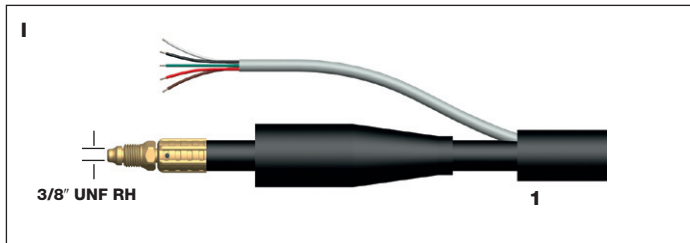

Cable Terminations

**US Configuration –
Lug on Power, 5/8" UNF RH Male on Gas (US Air cooled)**

F	Stock Code	Description	Model
1	57Y01-2A	Power Cable 12.5ft Lug on Power 5/8" UNF on Gas	ER9, 17
	57Y03-2A	Power Cable 25ft Lug on Power 5/8" UNF on Gas	ER9, 17
	46V28-2A	Power Cable 12.5ft Lug on Power 5/8" UNF on Gas	ER26
	46V03-2A	Power Cable 25ft Lug on Power 5/8" UNF on Gas	ER26

**UN Configuration –
Single 5/8" UNF RH Male on Gas (US Air cooled)**

G	Stock Code	Description	Model
1	57Y01ANR	Power Cable 12.5ft 5/8" UNF	ER9, 17
	57Y03ANR	Power Cable 25ft 5/8" UNF	ER9, 17
	46V28ANR	Power Cable 12.5ft 5/8" UNF	ER26
	46V30ANR	Power Cable 25ft 5/8" UNF	ER26

**UD Configuration –
35-95 Dinse on Power, 5/8" UNF RH Male on Gas (US Air Cooled)**

H	Stock Code	Description	Model
1	57Y01ADR	Power Cable 12.5ft Dinse Power 5/8" UNF Gas	ER9, 17
	57Y03ADR	Power Cable 25ft Dinse Power 5/8" UNF Gas	ER9, 17
	46V28ADR	Power Cable 12.5ft Dinse Power 5/8" UNF Gas	ER26
	46V30ADR	Power Cable 25ft Dinse Power 5/8" UNF Gas	ER26

**A Configuration –
5/8" UNF RH Male (US Air Cooled)**

I	Stock Code	Description	Model
1	57Y01AR	Power Cable 12.5ft 3/8" UNF	ER9, 17
	57Y03AR	Power Cable 25ft 3/8" UNF	ER9, 17
	46V28AR	Power Cable 12.5ft 3/8" UNF	ER26
	46V30AR	Power Cable 25ft 3/8" UNF	ER26

**BW Configuration –
3/8" BSP Water, Gas and Power (UK Water Cooled)**

J	Stock Code	Description	Model
1	45V07PU	Water Hose 12.5ft 3/8" BSP	ER20
	45V08PU	Water Hose 25ft 3/8" BSP	ER20
	45V07OB	Water Hose 12.5ft 3/8" BSP	ER18, ER18SC
	45V08OB	Water Hose 25ft 3/8" BSP	ER18, ER18SC
2	45V03PU	Power Cable 12.5ft 3/8" BSP	ER20
	45V04PU	Power Cable 25ft 3/8" BSP	ER20
	45V64R	Power Cable 12.5ft 3/8" BSP	ER18, ER18SC
	45V29R	Power Cable 25ft 3/8" BSP	ER18, ER18SC
3	45V09PU	Gas Hose 12.5ft 3/8" BSP	ER20
	45V10PU	Gas Hose 25ft 3/8" BSP	ER20
	45V09OB	Gas Hose 12.5ft 3/8" BSP	ER18, ER18SC
	45V10OB	Gas Hose 25ft 3/8" BSP	ER18, ER18SC