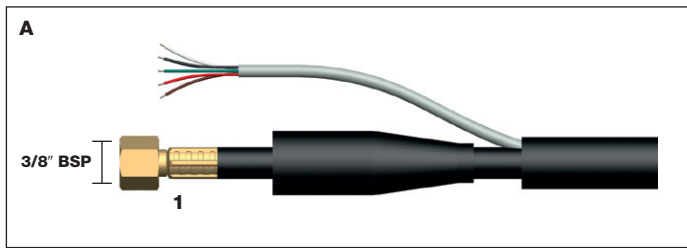

Cable Terminations

BG Configuration – Single 3/8" BSP (UK Air Cooled)

A	Stock Code	Description	Model
1	57Y01R	Power Cable 12.5ft Rubber 3/8" BSP	ER9, 17
	57Y03R	Power Cable 25ft Rubber 3/8" BSP	ER9, 17
	46V28R	Power Cable 12.5ft Rubber 3/8" BSP	ER26
	46V30R	Power Cable 25ft Rubber 3/8" BSP	ER26

BD Configuration – Large Dinse 3/8" BSP on Gas (UK Air Cooled)

B	Stock Code	Description	Model
1	57Y01R	Power Cable 12.5ft Rubber 3/8" BSP	ER9, 17
	57Y03R	Power Cable 25ft Rubber 3/8" BSP	ER9, 17
	46V28R	Power Cable 12.5ft Rubber 3/8" BSP	ER26
	46V30R	Power Cable 25ft Rubber 3/8" BSP	ER26
2	D3595-1-1	Dinse Power Adaptor	All

EG Configuration – Central Connector (UK Air Cooled)

C	Stock Code	Description	Model
1	57Y01R	Power Cable 12.5ft Rubber 3/8" BSP	ER9, 17
	57Y03R	Power Cable 25ft Rubber 3/8" BSP	ER9, 17
	46V28R	Power Cable 12.5ft Rubber 3/8" BSP	ER26
	46V30R	Power Cable 25ft Rubber 3/8" BSP	ER26
2	ER8006	Cable Support	
3	ER1518	Gun Plug Housing	
4	ER1519	Gun Plug Nut	
NI	608538	1/4" BSP to 3/8" BSP Adaptor	
5	C525	Central Connector Body	

WG Configuration – WTG Connector (UK Air Cooled)

D	Stock Code	Description	Model
1	57Y01-F12R	Power Cable 12.5ft M12 Female	ER9, 17
	57Y03-F12R	Power Cable 25ft M12 Female	ER9, 17
	46V28-F12R	Power Cable 12.5ft M12 Female	ER26
	46V30-F12R	Power Cable 25ft M12 Female	ER26
2	ER8006	Cable Support	
3	ER1518	Gun Plug Housing	
4	ER1519	Gun Plug Nut	
5	ER-WTC	WTG Body	