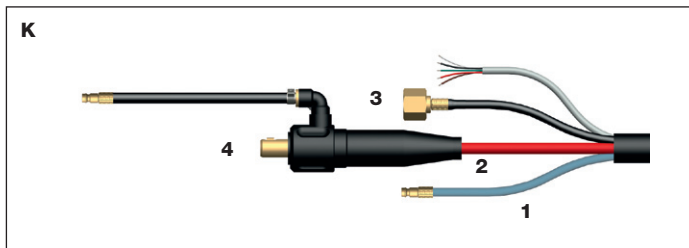

Cable Terminations

DQ Configuration – 35-39 Dinse on Power, Quick Fit on Water In/Out, 3/8" BSP RH Male on Gas (Water Cooled)

K	Stock Code	Description	Model
1	45V07PDQ	Water Hose 12.5ft 3/8" BSP Quick fit	ER20
	45V08PDQ	Water Hose 25ft 3/8" BSP Quick fit	ER20
	45V07OBQD	Water Hose 12.5ft 3/8" BSP Quick fit	ER18, ER18SC
	45V08OBQD	Water Hose 25ft 3/8" BSP Quick fit	ER18, ER18SC
2	45V03P	Power Cable 12.5ft 3/8" BSP	ER20
	45V04P	Power Cable 25ft 3/8" BSP	ER20
	45V64R	Power Cable 12.5ft 3/8" BSP	ER18, ER18SC
	45V29R	Power Cable 25ft 3/8" BSP	ER18, ER18SC
3	45V09	Gas Hose 12.5ft 3/8" BSP	ER20
	45V10P	Gas Hose 25ft 3/8" BSP	ER20
	45V09OB	Gas Hose 12.5ft 3/8" BSP	ER18, ER18SC
	45V10OB	Gas Hose 25ft 3/8" BSP	ER18, ER18SC
4	D3595-1-QF	Dinse Adaptor 35-50 c/w Quick Fit