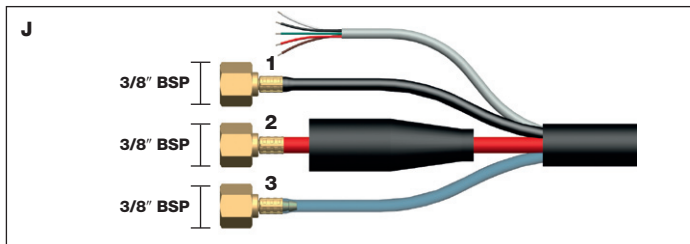

Cable Terminations

**US Configuration –
Lug on Power, 5/8" UNF RH Male on Gas (US Air cooled)**

F	Stock Code	Description	Model
1	57Y01-2A	Power Cable 12.5ft Lug on Power 5/8" UNF on Gas	ER9, 17
	57Y03-2A	Power Cable 25ft Lug on Power 5/8" UNF on Gas	ER9, 17
	46V28-2A	Power Cable 12.5ft Lug on Power 5/8" UNF on Gas	ER26
	46V03-2A	Power Cable 25ft Lug on Power 5/8" UNF on Gas	ER26

**UN Configuration –
Single 5/8" UNF RH Male on Gas (US Air cooled)**

G	Stock Code	Description	Model
1	57Y01ANR	Power Cable 12.5ft 5/8" UNF	ER9, 17
	57Y03ANR	Power Cable 25ft 5/8" UNF	ER9, 17
	46V28ANR	Power Cable 12.5ft 5/8" UNF	ER26
	46V30ANR	Power Cable 25ft 5/8" UNF	ER26

**UD Configuration –
35-95 Dinse on Power, 5/8" UNF RH Male on Gas (US Air Cooled)**

H	Stock Code	Description	Model
1	57Y01ADR	Power Cable 12.5ft Dinse Power 5/8" UNF Gas	ER9, 17
	57Y03ADR	Power Cable 25ft Dinse Power 5/8" UNF Gas	ER9, 17
	46V28ADR	Power Cable 12.5ft Dinse Power 5/8" UNF Gas	ER26
	46V30ADR	Power Cable 25ft Dinse Power 5/8" UNF Gas	ER26

**A Configuration –
5/8" UNF RH Male (US Air Cooled)**

I	Stock Code	Description	Model
1	57Y01AR	Power Cable 12.5ft 3/8" UNF	ER9, 17
	57Y03AR	Power Cable 25ft 3/8" UNF	ER9, 17
	46V28AR	Power Cable 12.5ft 3/8" UNF	ER26
	46V30AR	Power Cable 25ft 3/8" UNF	ER26

**BW Configuration –
3/8" BSP Water, Gas and Power (UK Water Cooled)**

J	Stock Code	Description	Model
1	45V07PU	Water Hose 12.5ft 3/8" BSP	ER20
	45V08PU	Water Hose 25ft 3/8" BSP	ER20
	45V07OB	Water Hose 12.5ft 3/8" BSP	ER18, ER18SC
	45V08OB	Water Hose 25ft 3/8" BSP	ER18, ER18SC
2	45V03PU	Power Cable 12.5ft 3/8" BSP	ER20
	45V04PU	Power Cable 25ft 3/8" BSP	ER20
	45V64R	Power Cable 12.5ft 3/8" BSP	ER18, ER18SC
	45V29R	Power Cable 25ft 3/8" BSP	ER18, ER18SC
3	45V09PU	Gas Hose 12.5ft 3/8" BSP	ER20
	45V10PU	Gas Hose 25ft 3/8" BSP	ER20
	45V09OB	Gas Hose 12.5ft 3/8" BSP	ER18, ER18SC
	45V10OB	Gas Hose 25ft 3/8" BSP	ER18, ER18SC