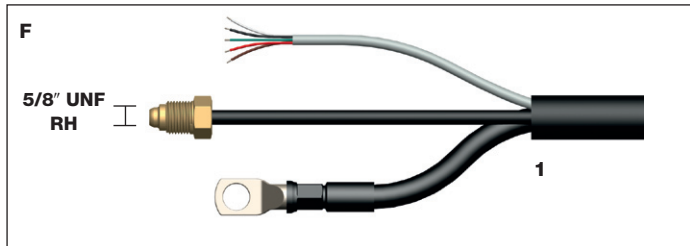

Cable Terminations

**US Configuration –
Lug on Power, 5/8" UNF RH Male on Gas (US Air cooled)**

F	Stock Code	Description	Model
1	57Y01-2A	Power Cable 12.5ft Lug on Power 5/8" UNF on Gas	ER9, 17
	57Y03-2A	Power Cable 25ft Lug on Power 5/8" UNF on Gas	ER9, 17
	46V28-2A	Power Cable 12.5ft Lug on Power 5/8" UNF on Gas	ER26
	46V03-2A	Power Cable 25ft Lug on Power 5/8" UNF on Gas	ER26

**UN Configuration –
Single 5/8" UNF RH Male on Gas (US Air cooled)**

G	Stock Code	Description	Model
1	57Y01ANR	Power Cable 12.5ft 5/8" UNF	ER9, 17
	57Y03ANR	Power Cable 25ft 5/8" UNF	ER9, 17
	46V28ANR	Power Cable 12.5ft 5/8" UNF	ER26
	46V30ANR	Power Cable 25ft 5/8" UNF	ER26

**UD Configuration –
35-95 Dinse on Power, 5/8" UNF RH Male on Gas (US Air Cooled)**

H	Stock Code	Description	Model
1	57Y01ADR	Power Cable 12.5ft Dinse Power 5/8" UNF Gas	ER9, 17
	57Y03ADR	Power Cable 25ft Dinse Power 5/8" UNF Gas	ER9, 17
	46V28ADR	Power Cable 12.5ft Dinse Power 5/8" UNF Gas	ER26
	46V30ADR	Power Cable 25ft Dinse Power 5/8" UNF Gas	ER26

**A Configuration –
5/8" UNF RH Male (US Air Cooled)**

I	Stock Code	Description	Model
1	57Y01AR	Power Cable 12.5ft 3/8" UNF	ER9, 17
	57Y03AR	Power Cable 25ft 3/8" UNF	ER9, 17
	46V28AR	Power Cable 12.5ft 3/8" UNF	ER26
	46V30AR	Power Cable 25ft 3/8" UNF	ER26

**BW Configuration –
3/8" BSP Water, Gas and Power (UK Water Cooled)**

J	Stock Code	Description	Model
1	45V07PU	Water Hose 12.5ft 3/8" BSP	ER20
	45V08PU	Water Hose 25ft 3/8" BSP	ER20
	45V07OB	Water Hose 12.5ft 3/8" BSP	ER18, ER18SC
	45V08OB	Water Hose 25ft 3/8" BSP	ER18, ER18SC
2	45V03PU	Power Cable 12.5ft 3/8" BSP	ER20
	45V04PU	Power Cable 25ft 3/8" BSP	ER20
	45V64R	Power Cable 12.5ft 3/8" BSP	ER18, ER18SC
	45V29R	Power Cable 25ft 3/8" BSP	ER18, ER18SC
3	45V09PU	Gas Hose 12.5ft 3/8" BSP	ER20
	45V10PU	Gas Hose 25ft 3/8" BSP	ER20
	45V09OB	Gas Hose 12.5ft 3/8" BSP	ER18, ER18SC
	45V10OB	Gas Hose 25ft 3/8" BSP	ER18, ER18SC