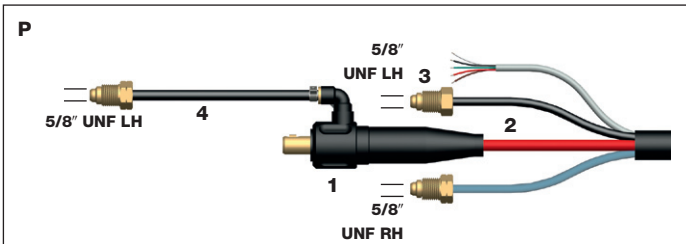

UE Configuration – 35-95 Dinse on Power, 5/8" UNF RH on Water In/Out, 5/8" UNF RH Male on Gas (US Water Cooled)			
P	Stock Code	Description	Model
1	45V07PA	Water Hose 12.5ft 5/8" UNF LH	ER20
	45V08PA	Water Hose 25ft 5/8" UNF LH	ER20
	45V07OBA	Water Hose 12.5ft 5/8" UNF LH	ER18, ER18SC
	45V08OBA	Water Hose 25ft 5/8" UNF LH	ER18, ER18SC
2	45V03P	Power Cable 12.5ft 3/8" BSP	ER20
	45V04P	Power Cable 25ft 3/8" BSP	ER20
	45V64R	Power Cable 12.5ft 3/8" BSP	ER18, ER18SC
	45V29R	Power Cable 25ft 3/8" BSP	ER18, ER18SC
3	45V09PA	Gas Hose 12.5ft 5/8" UNF	ER20
	45V10PA	Gas Hose 25ft 5/8" UNF	ER20
	45V09OBA	Gas Hose 12.5ft 5/8" UNF	ER18, ER18SC
	45V10OBA	Gas Hose 25ft 5/8" UNF	ER18, ER18SC
4	D3595-1 UNF	Dinse Adaptor 35-95 c/w 5/8" UNF