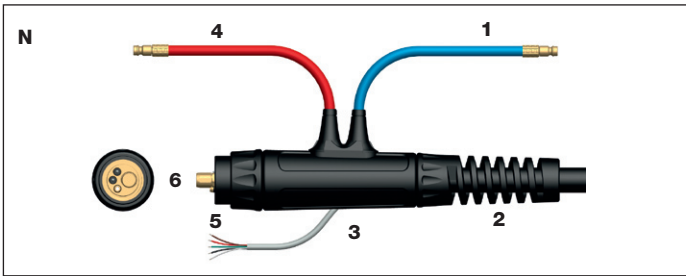

Cable Terminations

LW Configuration – L-Tec Euro (UK Water Cooled)			
N	Stock Code	Description	Model
1	45V07PQD	Water Hose 12.5ft Quick Connect	ER20
	45V08PQD	Water Hose 25ft Quick Connect	ER20
	45V07OBQD	Water Hose 12.5ft Quick Connect	ER18, ER18SC
	45V08OBQD	Water Hose 25ft Quick Connect	ER18, ER18SC
NI	45V03-PF12	Power Cable 12.5ft M12	ER20
	45V04-PF12	Power Cable 25ft M12	ER20
	40V64-F12R	Power Cable 12.5ft M12	ER18, ER18SC
	40V29-F12R	Power Cable 25ft M12	ER18, ER18SC
NI	45V09PN	Gas Hose 12.5ft 3/8" BSP	ER20
	45V10PN	Gas Hose 25ft 3/8" BSP	ER20
	45V09NR	Gas Hose 12.5ft 3/8" BSP	ER18, ER18SC
	45V10NR	Gas Hose 25ft 3/8" BSP	ER18, ER18SC
2	ER8007	Cable Support	
3	ER5022	Gun Plug Housing	
4	ERS5017	Water Outlet Hose	
5	ER1519	Gun Plug Nut	
6	ER-LTW	L-Tec Body