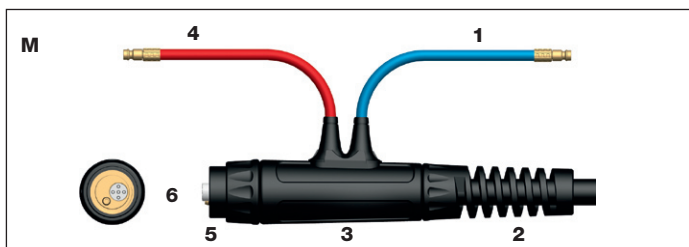

Cable Terminations

DQ Configuration – 35-39 Dinse on Power, Quick Fit on Water In/Out, 3/8" BSP RH Male on Gas (Water Cooled)

K	Stock Code	Description	Model
1	45V07PDQ	Water Hose 12.5ft 3/8" BSP Quick fit	ER20
	45V08PDQ	Water Hose 25ft 3/8" BSP Quick fit	ER20
	45V07OBQD	Water Hose 12.5ft 3/8" BSP Quick fit	ER18, ER18SC
	45V08OBQD	Water Hose 25ft 3/8" BSP Quick fit	ER18, ER18SC
2	45V03P	Power Cable 12.5ft 3/8" BSP	ER20
	45V04P	Power Cable 25ft 3/8" BSP	ER20
	45V64R	Power Cable 12.5ft 3/8" BSP	ER18, ER18SC
	45V29R	Power Cable 25ft 3/8" BSP	ER18, ER18SC
3	45V09	Gas Hose 12.5ft 3/8" BSP	ER20
	45V10P	Gas Hose 25ft 3/8" BSP	ER20
	45V09OB	Gas Hose 12.5ft 3/8" BSP	ER18, ER18SC
	45V10OB	Gas Hose 25ft 3/8" BSP	ER18, ER18SC
4	D3595-1-QF	Dinse Adaptor 35-50 c/w Quick Fit	

EW Configuration – Central Connector (UK Water Cooled)

L	Stock Code	Description	Model
1	45V07PQD	Water Hose 12.5ft Quick Connect	ER20
	45V08PQD	Water Hose 25ft Quick Connect	ER20
	45V07OBQD	Water Hose 12.5ft Quick Connect	ER18, ER18SC
	45V08OBQD	Water Hose 25ft Quick Connect	ER18, ER18SC
NI	45V03-PF12	Power Cable 12.5ft M12	ER20
	45V04-PF12	Power Cable 25ft M12	ER20
	40V64-F12R	Power Cable 12.5ft M12	ER18, ER18SC
	40V29-F12R	Power Cable 25ft M12	ER18, ER18SC
NI	45V09PN	Gas Hose 12.5ft 3/8" BSP	ER20
	45V10PN	Gas Hose 25ft 3/8" BSP	ER20
	45V09NR	Gas Hose 12.5ft 3/8" BSP	ER18, ER18SC
	45V10NR	Gas Hose 25ft 3/8" BSP	ER18, ER18SC
2	ER8007	Cable Support	
3	ER5022	Gun Plug Housing	
4	ERS5017	Water Outlet Hose	
5	ER1519	Gun Plug Nut	
NI	C550	Power Gas Connector	
6	C525	Central Connector Body	