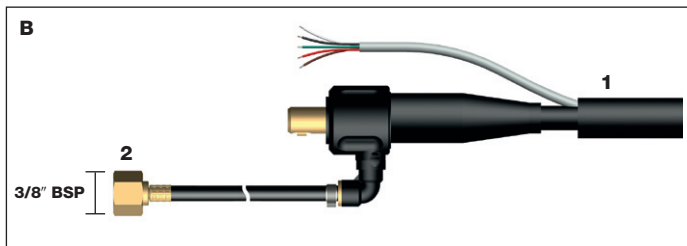

Cable Terminations

BG Configuration – Single 3/8" BSP (UK Air Cooled)

A	Stock Code	Description	Model
1	57Y01R	Power Cable 12.5ft Rubber 3/8" BSP	ER9, 17
	57Y03R	Power Cable 25ft Rubber 3/8" BSP	ER9, 17
	46V28R	Power Cable 12.5ft Rubber 3/8" BSP	ER26
	46V30R	Power Cable 25ft Rubber 3/8" BSP	ER26

BD Configuration – Large Dinse 3/8" BSP on Gas (UK Air Cooled)

B	Stock Code	Description	Model
1	57Y01R	Power Cable 12.5ft Rubber 3/8" BSP	ER9, 17
	57Y03R	Power Cable 25ft Rubber 3/8" BSP	ER9, 17
	46V28R	Power Cable 12.5ft Rubber 3/8" BSP	ER26
	46V30R	Power Cable 25ft Rubber 3/8" BSP	ER26
2	D3595-1-1	Dinse Power Adaptor	All

EG Configuration – Central Connector (UK Air Cooled)

C	Stock Code	Description	Model
1	57Y01R	Power Cable 12.5ft Rubber 3/8" BSP	ER9, 17
	57Y03R	Power Cable 25ft Rubber 3/8" BSP	ER9, 17
	46V28R	Power Cable 12.5ft Rubber 3/8" BSP	ER26
	46V30R	Power Cable 25ft Rubber 3/8" BSP	ER26
2	ER8006	Cable Support	
3	ER1518	Gun Plug Housing	
4	ER1519	Gun Plug Nut	
NI	608538	1/4" BSP to 3/8" BSP Adaptor	
5	C525	Central Connector Body	