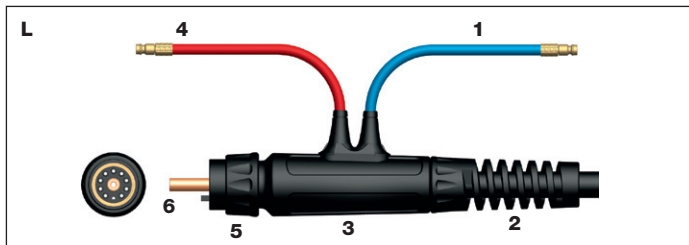

**BW Configuration –
3/8" BSP Water, Gas and Power (UK Water Cooled)**

J	Stock Code	Description	Model
1	45V07PU	Water Hose 12.5ft 3/8" BSP	ER20
	45V08PU	Water Hose 25ft 3/8" BSP	ER20
	45V07OB	Water Hose 12.5ft 3/8" BSP	ER18, ER18SC
	45V08OB	Water Hose 25ft 3/8" BSP	ER18, ER18SC
2	45V03PU	Power Cable 12.5ft 3/8" BSP	ER20
	45V04PU	Power Cable 25ft 3/8" BSP	ER20
	45V64R	Power Cable 12.5ft 3/8" BSP	ER18, ER18SC
	45V29R	Power Cable 25ft 3/8" BSP	ER18, ER18SC
3	45V09PU	Gas Hose 12.5ft 3/8" BSP	ER20
	45V10PU	Gas Hose 25ft 3/8" BSP	ER20
	45V09OB	Gas Hose 12.5ft 3/8" BSP	ER18, ER18SC
	45V10OB	Gas Hose 25ft 3/8" BSP	ER18, ER18SC

Cable Terminations

DQ Configuration – 35-39 Dinse on Power, Quick Fit on Water In/Out, 3/8" BSP RH Male on Gas (Water Cooled)

K	Stock Code	Description	Model
1	45V07PDQ	Water Hose 12.5ft 3/8" BSP Quick fit	ER20
	45V08PDQ	Water Hose 25ft 3/8" BSP Quick fit	ER20
	45V07OBQD	Water Hose 12.5ft 3/8" BSP Quick fit	ER18, ER18SC
	45V08OBQD	Water Hose 25ft 3/8" BSP Quick fit	ER18, ER18SC
2	45V03P	Power Cable 12.5ft 3/8" BSP	ER20
	45V04P	Power Cable 25ft 3/8" BSP	ER20
	45V64R	Power Cable 12.5ft 3/8" BSP	ER18, ER18SC
	45V29R	Power Cable 25ft 3/8" BSP	ER18, ER18SC
3	45V09	Gas Hose 12.5ft 3/8" BSP	ER20
	45V10P	Gas Hose 25ft 3/8" BSP	ER20
	45V09OB	Gas Hose 12.5ft 3/8" BSP	ER18, ER18SC
	45V10OB	Gas Hose 25ft 3/8" BSP	ER18, ER18SC
4	D3595-1-QF	Dinse Adaptor 35-50 c/w Quick Fit	