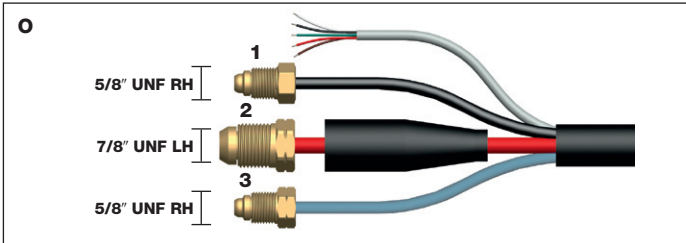

UW Configuration – 7/8" UNF LH on Power, 5/8" UNF RH Male on Gas, 5/8" UNF LH Male on Water (US Water Cooled)			
O	Stock Code	Description	Model
3	45V07PA	Water Hose 12.5ft 5/8" UNF LH	ER20
	45V08PA	Water Hose 25ft 5/8" UNF LH	ER20
	45V07OBA	Water Hose 12.5ft 5/8" UNF LH	ER18, ER18SC
	45V08OBA	Water Hose 25ft 5/8" UNF LH	ER18, ER18SC
2	45V03PA	Power Cable 12.5ft 5/8" UNF LH	ER20
	45V04PA	Power Cable 25ft 5/8" UNF LH	ER20
	45V64AR	Power Cable 12.5ft 5/8" UNF LH	ER18, ER18SC
	45V29AR	Power Cable 25ft 5/8" UNF LH	ER18, ER18SC
1	45V09PA	Gas Hose 12.5ft 5/8" UNF	ER20
	45V10PA	Gas Hose 25ft 5/8" UNF	ER20
	45V09OBA	Gas Hose 12.5ft 5/8" UNF	ER18, ER18SC
	45V10OBA	Gas Hose 25ft 5/8" UNF	ER18, ER18SC