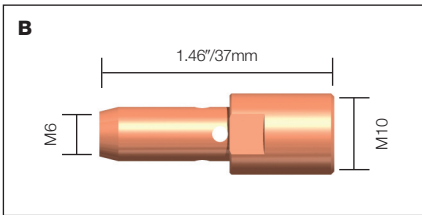

Esab Tip Adaptors

Tip Adaptors				
Stock Code	Description	Tips	Neck Thread	Model
A 469-279-001	Tip Adaptor	M6	M10	PSF 160

Stock Code	Description	Tips	Neck Thread	Model
B 366-314-001	Tip Adaptor	M6	M10	PSF 250

Stock Code	Description	Tips	Neck Thread	Model
C 366-394-001	Tip Adaptor	M6	M12	PSF 305/315

Stock Code	Description	Tips	Neck Thread	Model
D 366-394-002	Tip Adaptor	M8	M12	PSF 400/405