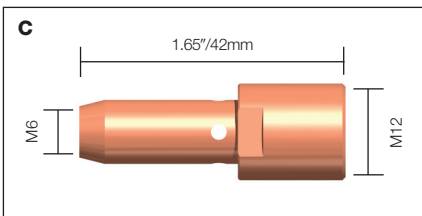

Esab Tip Adaptors

Tip Adaptors				
Stock Code	Description	Tips	Neck Thread	Model
A 469-279-001	Tip Adaptor	M6	M10	PSF 160

Stock Code	Description	Tips	Neck Thread	Model
B 366-314-001	Tip Adaptor	M6	M10	PSF 250

Stock Code	Description	Tips	Neck Thread	Model
C 366-394-001	Tip Adaptor	M6	M12	PSF 305/315

Stock Code	Description	Tips	Neck Thread	Model
D 366-394-002	Tip Adaptor	M8	M12	PSF 400/405