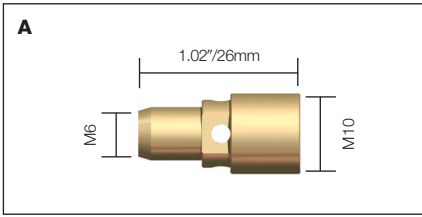

Esab Tip Adaptors

Tip Adaptors				
Stock Code	Description	Tips	Neck Thread	Model
A 469-279-001	Tip Adaptor	M6	M10	PSF 160

Stock Code	Description	Tips	Neck Thread	Model
B 366-314-001	Tip Adaptor	M6	M10	PSF 250

Stock Code	Description	Tips	Neck Thread	Model
C 366-394-001	Tip Adaptor	M6	M12	PSF 305/315

Stock Code	Description	Tips	Neck Thread	Model
D 366-394-002	Tip Adaptor	M8	M12	PSF 400/405