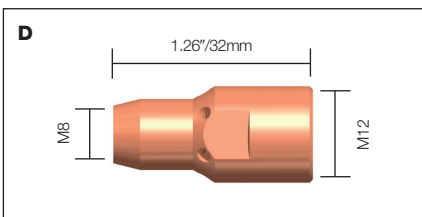

Esab Tip Adaptors

Tip Adaptors				
Stock Code	Description	Tips	Neck Thread	Model
A 469-279-001	Tip Adaptor	M6	M10	PSF 160

Stock Code	Description	Tips	Neck Thread	Model
B 366-314-001	Tip Adaptor	M6	M10	PSF 250

Stock Code	Description	Tips	Neck Thread	Model
C 366-394-001	Tip Adaptor	M6	M12	PSF 305/315

Stock Code	Description	Tips	Neck Thread	Model
D 366-394-002	Tip Adaptor	M8	M12	PSF 400/405