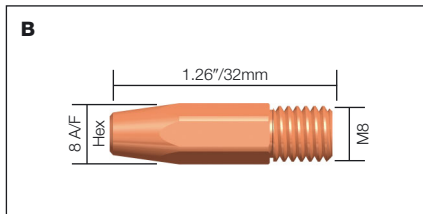

# MRX Contact Tips and Diffusers

Contact Tips					
Stock Code	Description	Wire Size		Material	Model
<b>A</b> 1408700	Contact Tip	.023"	0.6mm	ECu	MXA153,203,253
1408701	Contact Tip	.030"	0.8mm	ECu	MXA153,203,253
1408703	Contact Tip	.040"	1.0mm	ECu	MXA153,203,253
1408704	Contact Tip	.045"	1.2mm	ECu	MXA153,203,253

Stock Code	Description	Wire Size		Material	Model
<b>B</b> 1408710	Contact Tip	.030"	0.8mm	ECu	MXA363,403,503
1408712	Contact Tip	.040"	1.0mm	ECu	MXA363,403,503
1408713	Contact Tip	.045"	1.2mm	ECu	MXA363,403,503
1408714	Contact Tip	1/16"	1.6mm	ECu	MXA363,403,503
1408715	Contact Tip	5/64"	2.0mm	ECu	MXA363,403,503