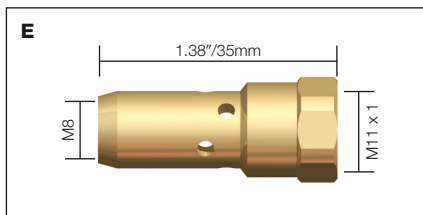

# MRX Contact Tips and Diffusers

Contact Tips					
Stock Code	Description	Wire Size		Material	Model
<b>A</b> 1408700	Contact Tip	.023"	0.6mm	ECu	MXA153,203,253
1408701	Contact Tip	.030"	0.8mm	ECu	MXA153,203,253
1408703	Contact Tip	.040"	1.0mm	ECu	MXA153,203,253
1408704	Contact Tip	.045"	1.2mm	ECu	MXA153,203,253

Stock Code	Description	Wire Size		Material	Model
<b>B</b> 1408710	Contact Tip	.030"	0.8mm	ECu	MXA363,403,503
1408712	Contact Tip	.040"	1.0mm	ECu	MXA363,403,503
1408713	Contact Tip	.045"	1.2mm	ECu	MXA363,403,503
1408714	Contact Tip	1/16"	1.6mm	ECu	MXA363,403,503
1408715	Contact Tip	5/64"	2.0mm	ECu	MXA363,403,503