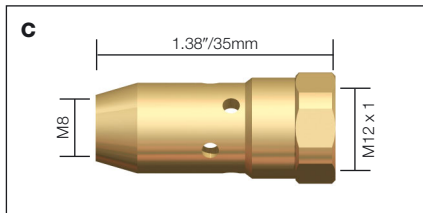

# MRX Contact Tips and Diffusers

Contact Tips					
Stock Code	Description	Wire Size		Material	Model
<b>A</b> 1408700	Contact Tip	.023"	0.6mm	ECu	MXA153,203,253
1408701	Contact Tip	.030"	0.8mm	ECu	MXA153,203,253
1408703	Contact Tip	.040"	1.0mm	ECu	MXA153,203,253
1408704	Contact Tip	.045"	1.2mm	ECu	MXA153,203,253

Stock Code	Description	Wire Size		Material	Model
<b>B</b> 1408710	Contact Tip	.030"	0.8mm	ECu	MXA363,403,503
1408712	Contact Tip	.040"	1.0mm	ECu	MXA363,403,503
1408713	Contact Tip	.045"	1.2mm	ECu	MXA363,403,503
1408714	Contact Tip	1/16"	1.6mm	ECu	MXA363,403,503
1408715	Contact Tip	5/64"	2.0mm	ECu	MXA363,403,503