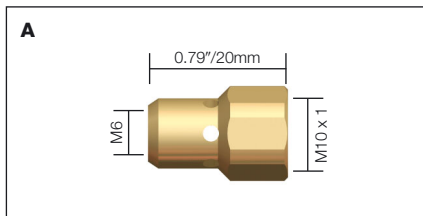

# MRX Contact Tips and Diffusers

Contact Tips					
Stock Code	Description	Wire Size		Material	Model
<b>A</b> 1408700	Contact Tip	.023"	0.6mm	ECu	MXA153,203,253
1408701	Contact Tip	.030"	0.8mm	ECu	MXA153,203,253
1408703	Contact Tip	.040"	1.0mm	ECu	MXA153,203,253
1408704	Contact Tip	.045"	1.2mm	ECu	MXA153,203,253

Stock Code	Description	Wire Size		Material	Model
<b>B</b> 1408710	Contact Tip	.030"	0.8mm	ECu	MXA363,403,503
1408712	Contact Tip	.040"	1.0mm	ECu	MXA363,403,503
1408713	Contact Tip	.045"	1.2mm	ECu	MXA363,403,503
1408714	Contact Tip	1/16"	1.6mm	ECu	MXA363,403,503
1408715	Contact Tip	5/64"	2.0mm	ECu	MXA363,403,503