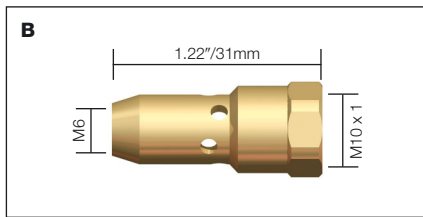

# MRX Contact Tips and Diffusers

Contact Tips					
Stock Code	Description	Wire Size		Material	Model
<b>A</b> 1408700	Contact Tip	.023"	0.6mm	ECu	MXA153,203,253
1408701	Contact Tip	.030"	0.8mm	ECu	MXA153,203,253
1408703	Contact Tip	.040"	1.0mm	ECu	MXA153,203,253
1408704	Contact Tip	.045"	1.2mm	ECu	MXA153,203,253

Stock Code	Description	Wire Size		Material	Model
<b>B</b> 1408710	Contact Tip	.030"	0.8mm	ECu	MXA363,403,503
1408712	Contact Tip	.040"	1.0mm	ECu	MXA363,403,503
1408713	Contact Tip	.045"	1.2mm	ECu	MXA363,403,503
1408714	Contact Tip	1/16"	1.6mm	ECu	MXA363,403,503
1408715	Contact Tip	5/64"	2.0mm	ECu	MXA363,403,503