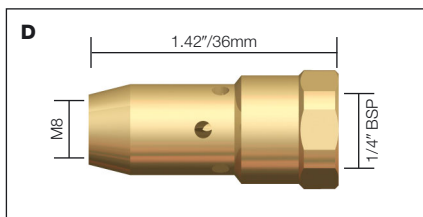

# MRX Contact Tips and Diffusers

Contact Tips					
Stock Code	Description	Wire Size		Material	Model
<b>A</b> 1408700	Contact Tip	.023"	0.6mm	ECu	MXA153,203,253
1408701	Contact Tip	.030"	0.8mm	ECu	MXA153,203,253
1408703	Contact Tip	.040"	1.0mm	ECu	MXA153,203,253
1408704	Contact Tip	.045"	1.2mm	ECu	MXA153,203,253

Stock Code	Description	Wire Size		Material	Model
<b>B</b> 1408710	Contact Tip	.030"	0.8mm	ECu	MXA363,403,503
1408712	Contact Tip	.040"	1.0mm	ECu	MXA363,403,503
1408713	Contact Tip	.045"	1.2mm	ECu	MXA363,403,503
1408714	Contact Tip	1/16"	1.6mm	ECu	MXA363,403,503
1408715	Contact Tip	5/64"	2.0mm	ECu	MXA363,403,503