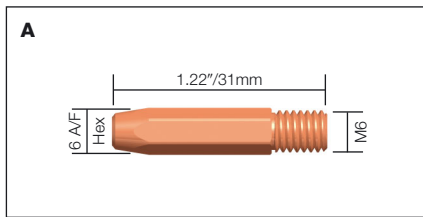

# MRX Contact Tips and Diffusers

Contact Tips					
Stock Code	Description	Wire Size		Material	Model
<b>A</b> 1408700	Contact Tip	.023"	0.6mm	ECu	MXA153,203,253
1408701	Contact Tip	.030"	0.8mm	ECu	MXA153,203,253
1408703	Contact Tip	.040"	1.0mm	ECu	MXA153,203,253
1408704	Contact Tip	.045"	1.2mm	ECu	MXA153,203,253

Stock Code	Description	Wire Size		Material	Model
<b>B</b> 1408710	Contact Tip	.030"	0.8mm	ECu	MXA363,403,503
1408712	Contact Tip	.040"	1.0mm	ECu	MXA363,403,503
1408713	Contact Tip	.045"	1.2mm	ECu	MXA363,403,503
1408714	Contact Tip	1/16"	1.6mm	ECu	MXA363,403,503
1408715	Contact Tip	5/64"	2.0mm	ECu	MXA363,403,503