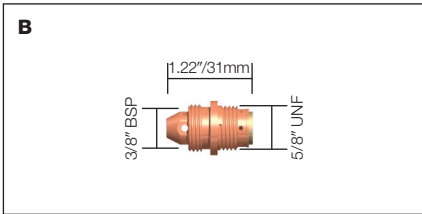

MK11A/TW450/Interlas Collet Bodies/ Gas Lens Bodies and Back Caps

Collet Bodies				
Stock Code	Description	Bore		Model
A 606090	Standard Collet Body	3/64"-1/4"	1.2mm-6.4mm	TW 450
0314200	Standard Collet Body	3/64"-1/4"	1.2mm-6.4mm	PA 401

Stock Code	Description	Bore		Model
B 606187	MK11A Gas Cup Adaptor	1/6"-1/8"	1.6mm-3.2mm	TW 450

Gas Lenses				
Stock Code	Description	Bore		Model
A 606194	Gas Lens Collet Body	1/4"	6.5mm	TW 450
0314300	Gas Lens Collet Body	1/4"	6.5mm	PA 401

Stock Code	Description	Bore		Model
B 0316025	Gas Lens Body	1/16"	1.6mm	PA 121
0316026	Gas Lens Body	3/32"	2.4mm	PA 121
0316027	Gas Lens Body	1/8"	3.2mm	PA 121
0316028	Gas Lens Body	5/32"	4.0mm	PA 121

Back Caps		
Stock Code	Description	Model
A 112698	Long Back Cap	MK11A
B 112602	Short Back Cap	MK11A

Stock Code	Description	Model
C 607756	Long Back Cap	TW 450
0314003	Long Back Cap	PA 401
D 607758	Short Back Cap	TW 450
0314004	Short Back Cap	PA 401

Stock Code	Description	Model
E 0315042	Long Back Cap	PA 121, 301
F 0315041	Short Back Cap	PA 121, 301