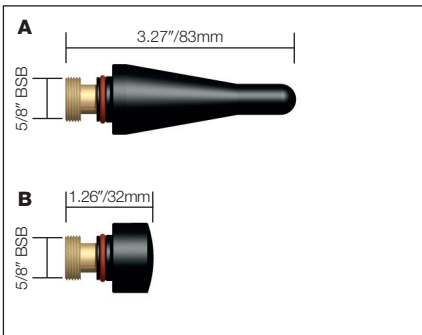

MK11A/TW450/Interlas Collet Bodies/ Gas Lens Bodies and Back Caps

Collet Bodies				
Stock Code	Description	Bore		Model
A 606090	Standard Collet Body	3/64"-1/4"	1.2mm-6.4mm	TW 450
0314200	Standard Collet Body	3/64"-1/4"	1.2mm-6.4mm	PA 401

Stock Code	Description	Bore		Model
B 606187	MK11A Gas Cup Adaptor	1/6"-1/8"	1.6mm-3.2mm	TW 450

Gas Lenses				
Stock Code	Description	Bore		Model
A 606194	Gas Lens Collet Body	1/4"	6.5mm	TW 450
0314300	Gas Lens Collet Body	1/4"	6.5mm	PA 401

Stock Code	Description	Bore		Model
B 0316025	Gas Lens Body	1/16"	1.6mm	PA 121
0316026	Gas Lens Body	3/32"	2.4mm	PA 121
0316027	Gas Lens Body	1/8"	3.2mm	PA 121
0316028	Gas Lens Body	5/32"	4.0mm	PA 121

Back Caps		
Stock Code	Description	Model
A 112698	Long Back Cap	MK11A
B 112602	Short Back Cap	MK11A

Stock Code	Description	Model
C 607756	Long Back Cap	TW 450
0314003	Long Back Cap	PA 401
D 607758	Short Back Cap	TW 450
0314004	Short Back Cap	PA 401

Stock Code	Description	Model
E 0315042	Long Back Cap	PA 121, 301
F 0315041	Short Back Cap	PA 121, 301