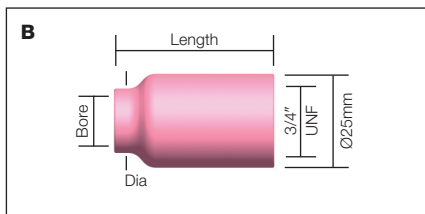

MK11A/TW450/Interlas Ceramic Cups/ Gas Lens Cups

Ceramic Cups						
Stock Code	Description	Bore	Dia	Length		Model
A 889705	Standard Alu Cup	1/4" 6mm	7/16" 11mm	2 5/8" 68mm		MK11A
889706	Standard Alu Cup	3/8" 10mm	5/8" 16mm	2 5/8" 68mm		MK11A
889707	Standard Alu Cup	1/4" 6mm	7/16" 11mm	1 5/8" 42mm		MK11A
889708	Standard Alu Cup	3/8" 10mm	5/8" 16mm	1 5/8" 42mm		MK11A

Stock Code	Description	Bore	Dia	Length		Model
B 889688	Standard Alu Cup	3/8" 10mm	9/16" 14mm	1 1/2" 38mm		TW450
889689	Standard Alu Cup	1/2" 13mm	11/16" 17mm	1 1/2" 38mm		TW450
889690	Standard Alu Cup	5/8" 15mm	7/8" 22mm	1 1/2" 38mm		TW450

Stock Code	Description	Bore	Dia	Length		Model
C 0315030	Ceramic Cup	1/4" 6mm	3/8" 10mm	1 1/2" 38mm		PA 121, 301
0315031	Ceramic Cup	1/4" 6mm	3/8" 10mm	1 3/4" 45mm		PA 121, 301
0315032	Ceramic Cup	1/4" 6mm	7/16" 11mm	2 5/8" 67mm		PA 121, 301
0315033	Ceramic Cup	5/16" 8mm	7/16" 11mm	1 1/2" 38mm		PA 121, 301
0315034	Ceramic Cup	3/8" 10mm	15/32" 12mm	1 1/4" 32mm		PA 121, 301
0315035	Ceramic Cup	3/8" 10mm	19/32" 15mm	1 3/4" 46mm		PA 121, 301
0315036	Ceramic Cup	7/16" 11mm	9/16" 14mm	1 1/4" 33mm		PA 121, 301
0315037	Ceramic Cup	7/16" 11mm	5/8" 16mm	1 3/4" 46mm		PA 121, 301

Stock Code	Description	Bore	Dia	Length		Model
D 0314201	Standard Alu Cup	3/8" 10mm	9/16" 14mm	1 1/2" 38mm		PA 401
0314202	Standard Alu Cup	1/2" 13mm	11/16" 17mm	1 1/2" 38mm		PA 401
0314203	Standard Alu Cup	5/8" 15mm	7/8" 22mm	1 1/2" 38mm		PA 401