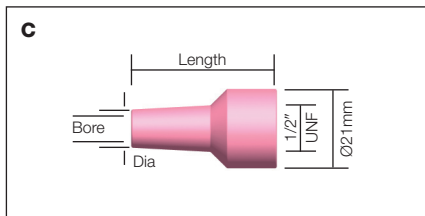

MK11A/TW450/Interlas Ceramic Cups/ Gas Lens Cups

Ceramic Cups						
Stock Code	Description	Bore	Dia	Length		Model
A 889705	Standard Alu Cup	1/4" 6mm	7/16" 11mm	2 5/8" 68mm		MK11A
889706	Standard Alu Cup	3/8" 10mm	5/8" 16mm	2 5/8" 68mm		MK11A
889707	Standard Alu Cup	1/4" 6mm	7/16" 11mm	1 5/8" 42mm		MK11A
889708	Standard Alu Cup	3/8" 10mm	5/8" 16mm	1 5/8" 42mm		MK11A

Stock Code	Description	Bore	Dia	Length		Model
B 889688	Standard Alu Cup	3/8" 10mm	9/16" 14mm	1 1/2" 38mm		TW450
889689	Standard Alu Cup	1/2" 13mm	11/16" 17mm	1 1/2" 38mm		TW450
889690	Standard Alu Cup	5/8" 15mm	7/8" 22mm	1 1/2" 38mm		TW450

Stock Code	Description	Bore	Dia	Length		Model
C 0315030	Ceramic Cup	1/4" 6mm	3/8" 10mm	1 1/2" 38mm		PA 121, 301
0315031	Ceramic Cup	1/4" 6mm	3/8" 10mm	1 3/4" 45mm		PA 121, 301
0315032	Ceramic Cup	1/4" 6mm	7/16" 11mm	2 5/8" 67mm		PA 121, 301
0315033	Ceramic Cup	5/16" 8mm	7/16" 11mm	1 1/2" 38mm		PA 121, 301
0315034	Ceramic Cup	3/8" 10mm	15/32" 12mm	1 1/4" 32mm		PA 121, 301
0315035	Ceramic Cup	3/8" 10mm	19/32" 15mm	1 3/4" 46mm		PA 121, 301
0315036	Ceramic Cup	7/16" 11mm	9/16" 14mm	1 1/4" 33mm		PA 121, 301
0315037	Ceramic Cup	7/16" 11mm	5/8" 16mm	1 3/4" 46mm		PA 121, 301

Stock Code	Description	Bore	Dia	Length		Model
D 0314201	Standard Alu Cup	3/8" 10mm	9/16" 14mm	1 1/2" 38mm		PA 401
0314202	Standard Alu Cup	1/2" 13mm	11/16" 17mm	1 1/2" 38mm		PA 401
0314203	Standard Alu Cup	5/8" 15mm	7/8" 22mm	1 1/2" 38mm		PA 401