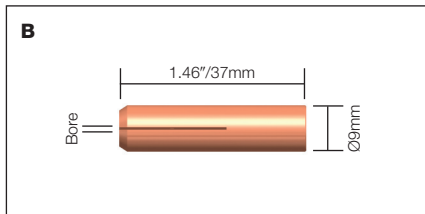

MK11A/TW450/Interlas Collets

Collets

Stock Code	Description	Bore	Model
A 889899	Standard Collet	1/16" 1.6mm	MK11A
889900	Standard Collet	3/32" 2.4mm	MK11A
889901	Standard Collet	1/8" 3.2mm	MK11A

Stock Code	Description	Bore	Model
B 889796	Standard Collet	3/64" 1.2mm	TW450
889797	Standard Collet	1/16" 1.6mm	TW450
889683	Standard Collet	3/32" 2.4mm	TW450
889684	Standard Collet	1/8" 3.2mm	TW450
889685	Standard Collet	5/32" 4.0mm	TW450
889686	Standard Collet	3/16" 4.8mm	TW450
889687	Standard Collet	1/4" 6.4mm	TW450

Stock Code	Description	Bore	Model
C 889702	Adaptor Collet	1/16" 1.6mm	TW450
889703	Adaptor Collet	3/32" 2.4mm	TW450
889703	Adaptor Collet	1/8" 3.2mm	TW450

Stock Code	Description	Bore	Model
D 0315020	Standard Collet	.040" 1.0mm	PA 121, 301
0315021	Standard Collet	1/16" 1.6mm	PA 121, 301
0315022	Standard Collet	3/32" 2.4mm	PA 121, 301
0315023	Standard Collet	1/8" 3.2mm	PA 121, 301
0315024	Standard Collet	5/32" 4.0mm	PA 121, 301
0315025	Standard Collet	3/16" 4.8mm	PA 121, 301
0315026	Standard Collet	7/32" 5.5mm	PA 121, 301

Stock Code	Description	Bore	Model
E 0314101	Standard Collet	1/16" 1.6mm	PA 401
0314102	Standard Collet	3/32" 2.4mm	PA 401
0314103	Standard Collet	1/8" 3.2mm	PA 401
0314104	Standard Collet	5/32" 4.0mm	PA 401
0314105	Standard Collet	3/16" 4.8mm	PA 401
0314106	Standard Collet	1/4" 6.4mm	PA 401

Collet Holder

Stock Code	Description	Bore	Model
A 889902	Collet Holder and Washer	All Sizes	MK11A