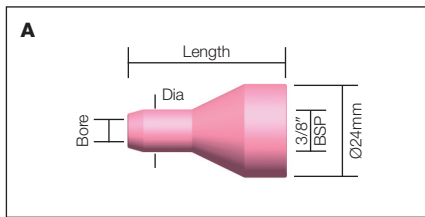

MK11A/TW450/Interlas Ceramic Cups/ Gas Lens Cups

Ceramic Cups						
Stock Code	Description	Bore	Dia	Length		Model
A 889705	Standard Alu Cup	1/4" 6mm	7/16" 11mm	2 5/8" 68mm		MK11A
889706	Standard Alu Cup	3/8" 10mm	5/8" 16mm	2 5/8" 68mm		MK11A
889707	Standard Alu Cup	1/4" 6mm	7/16" 11mm	1 5/8" 42mm		MK11A
889708	Standard Alu Cup	3/8" 10mm	5/8" 16mm	1 5/8" 42mm		MK11A

Stock Code	Description	Bore	Dia	Length		Model
B 889688	Standard Alu Cup	3/8" 10mm	9/16" 14mm	1 1/2" 38mm		TW450
889689	Standard Alu Cup	1/2" 13mm	11/16" 17mm	1 1/2" 38mm		TW450
889690	Standard Alu Cup	5/8" 15mm	7/8" 22mm	1 1/2" 38mm		TW450

Stock Code	Description	Bore	Dia	Length		Model
C 0315030	Ceramic Cup	1/4" 6mm	3/8" 10mm	1 1/2" 38mm		PA 121, 301
0315031	Ceramic Cup	1/4" 6mm	3/8" 10mm	1 3/4" 45mm		PA 121, 301
0315032	Ceramic Cup	1/4" 6mm	7/16" 11mm	2 5/8" 67mm		PA 121, 301
0315033	Ceramic Cup	5/16" 8mm	7/16" 11mm	1 1/2" 38mm		PA 121, 301
0315034	Ceramic Cup	3/8" 10mm	15/32" 12mm	1 1/4" 32mm		PA 121, 301
0315035	Ceramic Cup	3/8" 10mm	19/32" 15mm	1 3/4" 46mm		PA 121, 301
0315036	Ceramic Cup	7/16" 11mm	9/16" 14mm	1 1/4" 33mm		PA 121, 301
0315037	Ceramic Cup	7/16" 11mm	5/8" 16mm	1 3/4" 46mm		PA 121, 301

Stock Code	Description	Bore	Dia	Length		Model
D 0314201	Standard Alu Cup	3/8" 10mm	9/16" 14mm	1 1/2" 38mm		PA 401
0314202	Standard Alu Cup	1/2" 13mm	11/16" 17mm	1 1/2" 38mm		PA 401
0314203	Standard Alu Cup	5/8" 15mm	7/8" 22mm	1 1/2" 38mm		PA 401