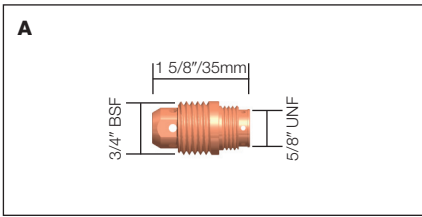

MK11A/TW450/Interlas Collet Bodies/ Gas Lens Bodies and Back Caps

Collet Bodies				
Stock Code	Description	Bore		Model
A 606090	Standard Collet Body	3/64"-1/4"	1.2mm-6.4mm	TW 450
0314200	Standard Collet Body	3/64"-1/4"	1.2mm-6.4mm	PA 401

Stock Code	Description	Bore		Model
B 606187	MK11A Gas Cup Adaptor	1/6"-1/8"	1.6mm-3.2mm	TW 450

Gas Lenses				
Stock Code	Description	Bore		Model
A 606194	Gas Lens Collet Body	1/4"	6.5mm	TW 450
0314300	Gas Lens Collet Body	1/4"	6.5mm	PA 401

Stock Code	Description	Bore		Model
B 0316025	Gas Lens Body	1/16"	1.6mm	PA 121
0316026	Gas Lens Body	3/32"	2.4mm	PA 121
0316027	Gas Lens Body	1/8"	3.2mm	PA 121
0316028	Gas Lens Body	5/32"	4.0mm	PA 121

Back Caps		
Stock Code	Description	Model
A 112698	Long Back Cap	MK11A
B 112602	Short Back Cap	MK11A

Stock Code	Description	Model
C 607756	Long Back Cap	TW 450
0314003	Long Back Cap	PA 401
D 607758	Short Back Cap	TW 450
0314004	Short Back Cap	PA 401

Stock Code	Description	Model
E 0315042	Long Back Cap	PA 121, 301
F 0315041	Short Back Cap	PA 121, 301