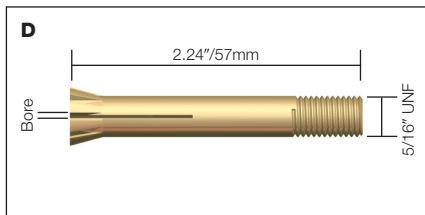

MK11A/TW450/Interlas Collets

Collets

Stock Code	Description	Bore	Model
A 889899	Standard Collet	1/16" 1.6mm	MK11A
889900	Standard Collet	3/32" 2.4mm	MK11A
889901	Standard Collet	1/8" 3.2mm	MK11A

Stock Code	Description	Bore	Model
B 889796	Standard Collet	3/64" 1.2mm	TW450
889797	Standard Collet	1/16" 1.6mm	TW450
889683	Standard Collet	3/32" 2.4mm	TW450
889684	Standard Collet	1/8" 3.2mm	TW450
889685	Standard Collet	5/32" 4.0mm	TW450
889686	Standard Collet	3/16" 4.8mm	TW450
889687	Standard Collet	1/4" 6.4mm	TW450

Stock Code	Description	Bore	Model
C 889702	Adaptor Collet	1/16" 1.6mm	TW450
889703	Adaptor Collet	3/32" 2.4mm	TW450
889703	Adaptor Collet	1/8" 3.2mm	TW450

Stock Code	Description	Bore	Model
D 0315020	Standard Collet	.040" 1.0mm	PA 121, 301
0315021	Standard Collet	1/16" 1.6mm	PA 121, 301
0315022	Standard Collet	3/32" 2.4mm	PA 121, 301
0315023	Standard Collet	1/8" 3.2mm	PA 121, 301
0315024	Standard Collet	5/32" 4.0mm	PA 121, 301
0315025	Standard Collet	3/16" 4.8mm	PA 121, 301
0315026	Standard Collet	7/32" 5.5mm	PA 121, 301

Stock Code	Description	Bore	Model
E 0314101	Standard Collet	1/16" 1.6mm	PA 401
0314102	Standard Collet	3/32" 2.4mm	PA 401
0314103	Standard Collet	1/8" 3.2mm	PA 401
0314104	Standard Collet	5/32" 4.0mm	PA 401
0314105	Standard Collet	3/16" 4.8mm	PA 401
0314106	Standard Collet	1/4" 6.4mm	PA 401

Collet Holder

Stock Code	Description	Bore	Model
A 889902	Collet Holder and Washer	All Sizes	MK11A