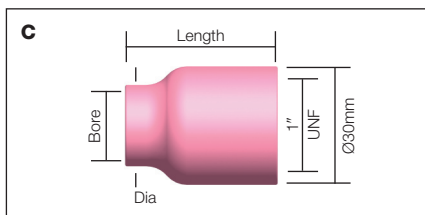

MK11A/TW450/Interlas Ceramic Cups/ Gas Lens Cups

Ceramic Cups						
Stock Code	Description	Bore	Dia	Length		Model
A 889705	Standard Alu Cup	1/4" 6mm	7/16" 11mm	2 5/8" 68mm		MK11A
889706	Standard Alu Cup	3/8" 10mm	5/8" 16mm	2 5/8" 68mm		MK11A
889707	Standard Alu Cup	1/4" 6mm	7/16" 11mm	1 5/8" 42mm		MK11A
889708	Standard Alu Cup	3/8" 10mm	5/8" 16mm	1 5/8" 42mm		MK11A

Stock Code	Description	Bore	Dia	Length		Model
B 889688	Standard Alu Cup	3/8" 10mm	9/16" 14mm	1 1/2" 38mm		TW450
889689	Standard Alu Cup	1/2" 13mm	11/16" 17mm	1 1/2" 38mm		TW450
889690	Standard Alu Cup	5/8" 15mm	7/8" 22mm	1 1/2" 38mm		TW450

Stock Code	Description	Bore	Dia	Length		Model
C 0315030	Ceramic Cup	1/4" 6mm	3/8" 10mm	1 1/2" 38mm		PA 121, 301
0315031	Ceramic Cup	1/4" 6mm	3/8" 10mm	1 3/4" 45mm		PA 121, 301
0315032	Ceramic Cup	1/4" 6mm	7/16" 11mm	2 5/8" 67mm		PA 121, 301
0315033	Ceramic Cup	5/16" 8mm	7/16" 11mm	1 1/2" 38mm		PA 121, 301
0315034	Ceramic Cup	3/8" 10mm	15/32" 12mm	1 1/4" 32mm		PA 121, 301
0315035	Ceramic Cup	3/8" 10mm	19/32" 15mm	1 3/4" 46mm		PA 121, 301
0315036	Ceramic Cup	7/16" 11mm	9/16" 14mm	1 1/4" 33mm		PA 121, 301
0315037	Ceramic Cup	7/16" 11mm	5/8" 16mm	1 3/4" 46mm		PA 121, 301

Stock Code	Description	Bore	Dia	Length		Model
D 0314201	Standard Alu Cup	3/8" 10mm	9/16" 14mm	1 1/2" 38mm		PA 401
0314202	Standard Alu Cup	1/2" 13mm	11/16" 17mm	1 1/2" 38mm		PA 401
0314203	Standard Alu Cup	5/8" 15mm	7/8" 22mm	1 1/2" 38mm		PA 401