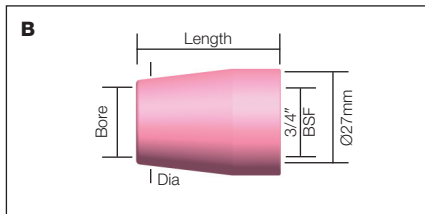

MK11A/TW450/Interlas Ceramic Cups/ Gas Lens Cups

Ceramic Cups						
Stock Code	Description	Bore	Dia	Length		Model
A 889705	Standard Alu Cup	1/4" 6mm	7/16" 11mm	2 5/8" 68mm		MK11A
889706	Standard Alu Cup	3/8" 10mm	5/8" 16mm	2 5/8" 68mm		MK11A
889707	Standard Alu Cup	1/4" 6mm	7/16" 11mm	1 5/8" 42mm		MK11A
889708	Standard Alu Cup	3/8" 10mm	5/8" 16mm	1 5/8" 42mm		MK11A

Stock Code	Description	Bore	Dia	Length		Model
B 889688	Standard Alu Cup	3/8" 10mm	9/16" 14mm	1 1/2" 38mm		TW450
889689	Standard Alu Cup	1/2" 13mm	11/16" 17mm	1 1/2" 38mm		TW450
889690	Standard Alu Cup	5/8" 15mm	7/8" 22mm	1 1/2" 38mm		TW450

Stock Code	Description	Bore	Dia	Length		Model
C 0315030	Ceramic Cup	1/4" 6mm	3/8" 10mm	1 1/2" 38mm		PA 121, 301
0315031	Ceramic Cup	1/4" 6mm	3/8" 10mm	1 3/4" 45mm		PA 121, 301
0315032	Ceramic Cup	1/4" 6mm	7/16" 11mm	2 5/8" 67mm		PA 121, 301
0315033	Ceramic Cup	5/16" 8mm	7/16" 11mm	1 1/2" 38mm		PA 121, 301
0315034	Ceramic Cup	3/8" 10mm	15/32" 12mm	1 1/4" 32mm		PA 121, 301
0315035	Ceramic Cup	3/8" 10mm	19/32" 15mm	1 3/4" 46mm		PA 121, 301
0315036	Ceramic Cup	7/16" 11mm	9/16" 14mm	1 1/4" 33mm		PA 121, 301
0315037	Ceramic Cup	7/16" 11mm	5/8" 16mm	1 3/4" 46mm		PA 121, 301

Stock Code	Description	Bore	Dia	Length		Model
D 0314201	Standard Alu Cup	3/8" 10mm	9/16" 14mm	1 1/2" 38mm		PA 401
0314202	Standard Alu Cup	1/2" 13mm	11/16" 17mm	1 1/2" 38mm		PA 401
0314203	Standard Alu Cup	5/8" 15mm	7/8" 22mm	1 1/2" 38mm		PA 401