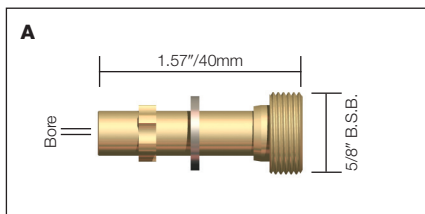

MK11A/TW450/Interlas Collets

Collets

Stock Code	Description	Bore	Model
A 889899	Standard Collet	1/16" 1.6mm	MK11A
889900	Standard Collet	3/32" 2.4mm	MK11A
889901	Standard Collet	1/8" 3.2mm	MK11A

Stock Code	Description	Bore	Model
B 889796	Standard Collet	3/64" 1.2mm	TW450
889797	Standard Collet	1/16" 1.6mm	TW450
889683	Standard Collet	3/32" 2.4mm	TW450
889684	Standard Collet	1/8" 3.2mm	TW450
889685	Standard Collet	5/32" 4.0mm	TW450
889686	Standard Collet	3/16" 4.8mm	TW450
889687	Standard Collet	1/4" 6.4mm	TW450

Stock Code	Description	Bore	Model
C 889702	Adaptor Collet	1/16" 1.6mm	TW450
889703	Adaptor Collet	3/32" 2.4mm	TW450
889703	Adaptor Collet	1/8" 3.2mm	TW450

Stock Code	Description	Bore	Model
D 0315020	Standard Collet	.040" 1.0mm	PA 121, 301
0315021	Standard Collet	1/16" 1.6mm	PA 121, 301
0315022	Standard Collet	3/32" 2.4mm	PA 121, 301
0315023	Standard Collet	1/8" 3.2mm	PA 121, 301
0315024	Standard Collet	5/32" 4.0mm	PA 121, 301
0315025	Standard Collet	3/16" 4.8mm	PA 121, 301
0315026	Standard Collet	7/32" 5.5mm	PA 121, 301

Stock Code	Description	Bore	Model
E 0314101	Standard Collet	1/16" 1.6mm	PA 401
0314102	Standard Collet	3/32" 2.4mm	PA 401
0314103	Standard Collet	1/8" 3.2mm	PA 401
0314104	Standard Collet	5/32" 4.0mm	PA 401
0314105	Standard Collet	3/16" 4.8mm	PA 401
0314106	Standard Collet	1/4" 6.4mm	PA 401

Collet Holder

Stock Code	Description	Bore	Model
A 889902	Collet Holder and Washer	All Sizes	MK11A