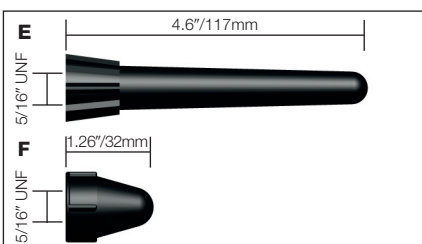

MK11A/TW450/Interlas Collet Bodies/ Gas Lens Bodies and Back Caps

Collet Bodies				
Stock Code	Description	Bore		Model
A 606090	Standard Collet Body	3/64"-1/4"	1.2mm-6.4mm	TW 450
0314200	Standard Collet Body	3/64"-1/4"	1.2mm-6.4mm	PA 401

Stock Code	Description	Bore		Model
B 606187	MK11A Gas Cup Adaptor	1/6"-1/8"	1.6mm-3.2mm	TW 450

Gas Lenses				
Stock Code	Description	Bore		Model
A 606194	Gas Lens Collet Body	1/4"	6.5mm	TW 450
0314300	Gas Lens Collet Body	1/4"	6.5mm	PA 401

Stock Code	Description	Bore		Model
B 0316025	Gas Lens Body	1/16"	1.6mm	PA 121
0316026	Gas Lens Body	3/32"	2.4mm	PA 121
0316027	Gas Lens Body	1/8"	3.2mm	PA 121
0316028	Gas Lens Body	5/32"	4.0mm	PA 121

Back Caps		
Stock Code	Description	Model
A 112698	Long Back Cap	MK11A
B 112602	Short Back Cap	MK11A

Stock Code	Description	Model
C 607756	Long Back Cap	TW 450
0314003	Long Back Cap	PA 401
D 607758	Short Back Cap	TW 450
0314004	Short Back Cap	PA 401

Stock Code	Description	Model
E 0315042	Long Back Cap	PA 121, 301
F 0315041	Short Back Cap	PA 121, 301