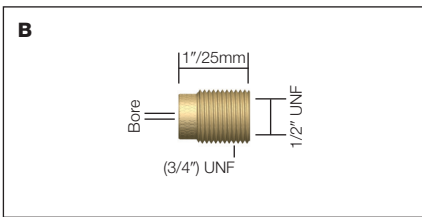

MK11A/TW450/Interlas Collet Bodies/ Gas Lens Bodies and Back Caps

Collet Bodies				
Stock Code	Description	Bore		Model
A 606090	Standard Collet Body	3/64"-1/4"	1.2mm-6.4mm	TW 450
0314200	Standard Collet Body	3/64"-1/4"	1.2mm-6.4mm	PA 401

Stock Code	Description	Bore		Model
B 606187	MK11A Gas Cup Adaptor	1/6"-1/8"	1.6mm-3.2mm	TW 450

Gas Lenses				
Stock Code	Description	Bore		Model
A 606194	Gas Lens Collet Body	1/4"	6.5mm	TW 450
0314300	Gas Lens Collet Body	1/4"	6.5mm	PA 401

Stock Code	Description	Bore		Model
B 0316025	Gas Lens Body	1/16"	1.6mm	PA 121
0316026	Gas Lens Body	3/32"	2.4mm	PA 121
0316027	Gas Lens Body	1/8"	3.2mm	PA 121
0316028	Gas Lens Body	5/32"	4.0mm	PA 121

Back Caps		
Stock Code	Description	Model
A 112698	Long Back Cap	MK11A
B 112602	Short Back Cap	MK11A

Stock Code	Description	Model
C 607756	Long Back Cap	TW 450
0314003	Long Back Cap	PA 401
D 607758	Short Back Cap	TW 450
0314004	Short Back Cap	PA 401

Stock Code	Description	Model
E 0315042	Long Back Cap	PA 121, 301
F 0315041	Short Back Cap	PA 121, 301