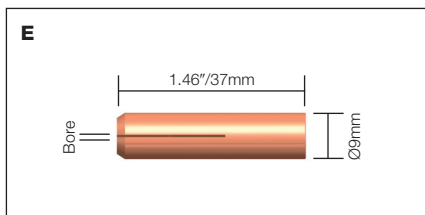

MK11A/TW450/Interlas Collets

Collets

Stock Code	Description	Bore	Model
A 889899	Standard Collet	1/16" 1.6mm	MK11A
889900	Standard Collet	3/32" 2.4mm	MK11A
889901	Standard Collet	1/8" 3.2mm	MK11A

Stock Code	Description	Bore	Model
B 889796	Standard Collet	3/64" 1.2mm	TW450
889797	Standard Collet	1/16" 1.6mm	TW450
889683	Standard Collet	3/32" 2.4mm	TW450
889684	Standard Collet	1/8" 3.2mm	TW450
889685	Standard Collet	5/32" 4.0mm	TW450
889686	Standard Collet	3/16" 4.8mm	TW450
889687	Standard Collet	1/4" 6.4mm	TW450

Stock Code	Description	Bore	Model
C 889702	Adaptor Collet	1/16" 1.6mm	TW450
889703	Adaptor Collet	3/32" 2.4mm	TW450
889703	Adaptor Collet	1/8" 3.2mm	TW450

Stock Code	Description	Bore	Model
D 0315020	Standard Collet	.040" 1.0mm	PA 121, 301
0315021	Standard Collet	1/16" 1.6mm	PA 121, 301
0315022	Standard Collet	3/32" 2.4mm	PA 121, 301
0315023	Standard Collet	1/8" 3.2mm	PA 121, 301
0315024	Standard Collet	5/32" 4.0mm	PA 121, 301
0315025	Standard Collet	3/16" 4.8mm	PA 121, 301
0315026	Standard Collet	7/32" 5.5mm	PA 121, 301

Stock Code	Description	Bore	Model
E 0314101	Standard Collet	1/16" 1.6mm	PA 401
0314102	Standard Collet	3/32" 2.4mm	PA 401
0314103	Standard Collet	1/8" 3.2mm	PA 401
0314104	Standard Collet	5/32" 4.0mm	PA 401
0314105	Standard Collet	3/16" 4.8mm	PA 401
0314106	Standard Collet	1/4" 6.4mm	PA 401

Collet Holder

Stock Code	Description	Bore	Model
A 889902	Collet Holder and Washer	All Sizes	MK11A