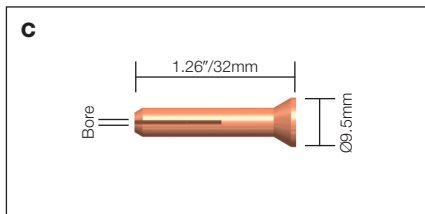

MK11A/TW450/Interlas Collets

Collets

Stock Code	Description	Bore	Model
A 889899	Standard Collet	1/16" 1.6mm	MK11A
889900	Standard Collet	3/32" 2.4mm	MK11A
889901	Standard Collet	1/8" 3.2mm	MK11A

Stock Code	Description	Bore	Model
B 889796	Standard Collet	3/64" 1.2mm	TW450
889797	Standard Collet	1/16" 1.6mm	TW450
889683	Standard Collet	3/32" 2.4mm	TW450
889684	Standard Collet	1/8" 3.2mm	TW450
889685	Standard Collet	5/32" 4.0mm	TW450
889686	Standard Collet	3/16" 4.8mm	TW450
889687	Standard Collet	1/4" 6.4mm	TW450

Stock Code	Description	Bore	Model
C 889702	Adaptor Collet	1/16" 1.6mm	TW450
889703	Adaptor Collet	3/32" 2.4mm	TW450
889703	Adaptor Collet	1/8" 3.2mm	TW450

Stock Code	Description	Bore	Model
D 0315020	Standard Collet	.040" 1.0mm	PA 121, 301
0315021	Standard Collet	1/16" 1.6mm	PA 121, 301
0315022	Standard Collet	3/32" 2.4mm	PA 121, 301
0315023	Standard Collet	1/8" 3.2mm	PA 121, 301
0315024	Standard Collet	5/32" 4.0mm	PA 121, 301
0315025	Standard Collet	3/16" 4.8mm	PA 121, 301
0315026	Standard Collet	7/32" 5.5mm	PA 121, 301

Stock Code	Description	Bore	Model
E 0314101	Standard Collet	1/16" 1.6mm	PA 401
0314102	Standard Collet	3/32" 2.4mm	PA 401
0314103	Standard Collet	1/8" 3.2mm	PA 401
0314104	Standard Collet	5/32" 4.0mm	PA 401
0314105	Standard Collet	3/16" 4.8mm	PA 401
0314106	Standard Collet	1/4" 6.4mm	PA 401

Collet Holder

Stock Code	Description	Bore	Model
A 889902	Collet Holder and Washer	All Sizes	MK11A