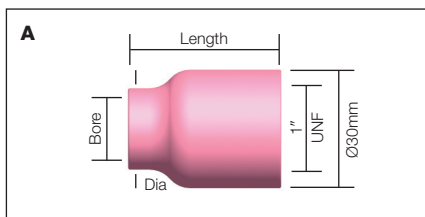

MK11A/TW450/Interlas Ceramic Cups/ Gas Lens Cups

Ceramic Cups						
Stock Code	Description	Bore	Dia	Length		Model
A 889705	Standard Alu Cup	1/4" 6mm	7/16" 11mm	2 5/8" 68mm		MK11A
889706	Standard Alu Cup	3/8" 10mm	5/8" 16mm	2 5/8" 68mm		MK11A
889707	Standard Alu Cup	1/4" 6mm	7/16" 11mm	1 5/8" 42mm		MK11A
889708	Standard Alu Cup	3/8" 10mm	5/8" 16mm	1 5/8" 42mm		MK11A

Stock Code	Description	Bore	Dia	Length		Model
B 889688	Standard Alu Cup	3/8" 10mm	9/16" 14mm	1 1/2" 38mm		TW450
889689	Standard Alu Cup	1/2" 13mm	11/16" 17mm	1 1/2" 38mm		TW450
889690	Standard Alu Cup	5/8" 15mm	7/8" 22mm	1 1/2" 38mm		TW450

Stock Code	Description	Bore	Dia	Length		Model
C 0315030	Ceramic Cup	1/4" 6mm	3/8" 10mm	1 1/2" 38mm		PA 121, 301
0315031	Ceramic Cup	1/4" 6mm	3/8" 10mm	1 3/4" 45mm		PA 121, 301
0315032	Ceramic Cup	1/4" 6mm	7/16" 11mm	2 5/8" 67mm		PA 121, 301
0315033	Ceramic Cup	5/16" 8mm	7/16" 11mm	1 1/2" 38mm		PA 121, 301
0315034	Ceramic Cup	3/8" 10mm	15/32" 12mm	1 1/4" 32mm		PA 121, 301
0315035	Ceramic Cup	3/8" 10mm	19/32" 15mm	1 3/4" 46mm		PA 121, 301
0315036	Ceramic Cup	7/16" 11mm	9/16" 14mm	1 1/4" 33mm		PA 121, 301
0315037	Ceramic Cup	7/16" 11mm	5/8" 16mm	1 3/4" 46mm		PA 121, 301

Stock Code	Description	Bore	Dia	Length		Model
D 0314201	Standard Alu Cup	3/8" 10mm	9/16" 14mm	1 1/2" 38mm		PA 401
0314202	Standard Alu Cup	1/2" 13mm	11/16" 17mm	1 1/2" 38mm		PA 401
0314203	Standard Alu Cup	5/8" 15mm	7/8" 22mm	1 1/2" 38mm		PA 401