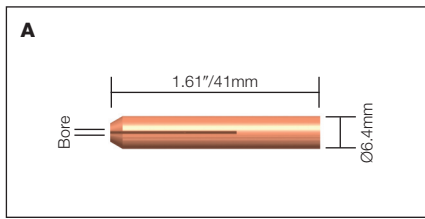

MK11A/TW450/Interlas Collets

Collets

Stock Code	Description	Bore	Model
A 889899	Standard Collet	1/16" 1.6mm	MK11A
889900	Standard Collet	3/32" 2.4mm	MK11A
889901	Standard Collet	1/8" 3.2mm	MK11A

Stock Code	Description	Bore	Model
B 889796	Standard Collet	3/64" 1.2mm	TW450
889797	Standard Collet	1/16" 1.6mm	TW450
889683	Standard Collet	3/32" 2.4mm	TW450
889684	Standard Collet	1/8" 3.2mm	TW450
889685	Standard Collet	5/32" 4.0mm	TW450
889686	Standard Collet	3/16" 4.8mm	TW450
889687	Standard Collet	1/4" 6.4mm	TW450

Stock Code	Description	Bore	Model
C 889702	Adaptor Collet	1/16" 1.6mm	TW450
889703	Adaptor Collet	3/32" 2.4mm	TW450
889703	Adaptor Collet	1/8" 3.2mm	TW450

Stock Code	Description	Bore	Model
D 0315020	Standard Collet	.040" 1.0mm	PA 121, 301
0315021	Standard Collet	1/16" 1.6mm	PA 121, 301
0315022	Standard Collet	3/32" 2.4mm	PA 121, 301
0315023	Standard Collet	1/8" 3.2mm	PA 121, 301
0315024	Standard Collet	5/32" 4.0mm	PA 121, 301
0315025	Standard Collet	3/16" 4.8mm	PA 121, 301
0315026	Standard Collet	7/32" 5.5mm	PA 121, 301

Stock Code	Description	Bore	Model
E 0314101	Standard Collet	1/16" 1.6mm	PA 401
0314102	Standard Collet	3/32" 2.4mm	PA 401
0314103	Standard Collet	1/8" 3.2mm	PA 401
0314104	Standard Collet	5/32" 4.0mm	PA 401
0314105	Standard Collet	3/16" 4.8mm	PA 401
0314106	Standard Collet	1/4" 6.4mm	PA 401

Collet Holder

Stock Code	Description	Bore	Model
A 889902	Collet Holder and Washer	All Sizes	MK11A