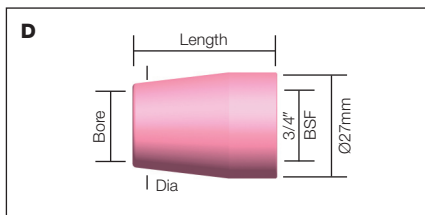

MK11A/TW450/Interlas Ceramic Cups/ Gas Lens Cups

Ceramic Cups						
Stock Code	Description	Bore	Dia	Length		Model
A 889705	Standard Alu Cup	1/4" 6mm	7/16" 11mm	2 5/8" 68mm		MK11A
889706	Standard Alu Cup	3/8" 10mm	5/8" 16mm	2 5/8" 68mm		MK11A
889707	Standard Alu Cup	1/4" 6mm	7/16" 11mm	1 5/8" 42mm		MK11A
889708	Standard Alu Cup	3/8" 10mm	5/8" 16mm	1 5/8" 42mm		MK11A

Stock Code	Description	Bore	Dia	Length		Model
B 889688	Standard Alu Cup	3/8" 10mm	9/16" 14mm	1 1/2" 38mm		TW450
889689	Standard Alu Cup	1/2" 13mm	11/16" 17mm	1 1/2" 38mm		TW450
889690	Standard Alu Cup	5/8" 15mm	7/8" 22mm	1 1/2" 38mm		TW450

Stock Code	Description	Bore	Dia	Length		Model
C 0315030	Ceramic Cup	1/4" 6mm	3/8" 10mm	1 1/2" 38mm		PA 121, 301
0315031	Ceramic Cup	1/4" 6mm	3/8" 10mm	1 3/4" 45mm		PA 121, 301
0315032	Ceramic Cup	1/4" 6mm	7/16" 11mm	2 5/8" 67mm		PA 121, 301
0315033	Ceramic Cup	5/16" 8mm	7/16" 11mm	1 1/2" 38mm		PA 121, 301
0315034	Ceramic Cup	3/8" 10mm	15/32" 12mm	1 1/4" 32mm		PA 121, 301
0315035	Ceramic Cup	3/8" 10mm	19/32" 15mm	1 3/4" 46mm		PA 121, 301
0315036	Ceramic Cup	7/16" 11mm	9/16" 14mm	1 1/4" 33mm		PA 121, 301
0315037	Ceramic Cup	7/16" 11mm	5/8" 16mm	1 3/4" 46mm		PA 121, 301

Stock Code	Description	Bore	Dia	Length		Model
D 0314201	Standard Alu Cup	3/8" 10mm	9/16" 14mm	1 1/2" 38mm		PA 401
0314202	Standard Alu Cup	1/2" 13mm	11/16" 17mm	1 1/2" 38mm		PA 401
0314203	Standard Alu Cup	5/8" 15mm	7/8" 22mm	1 1/2" 38mm		PA 401