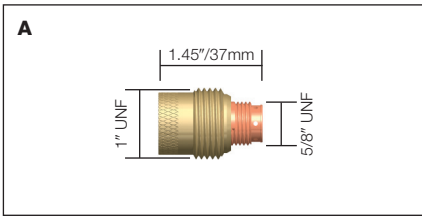

MK11A/TW450/Interlas Collet Bodies/ Gas Lens Bodies and Back Caps

Collet Bodies				
Stock Code	Description	Bore		Model
A 606090	Standard Collet Body	3/64"-1/4"	1.2mm-6.4mm	TW 450
0314200	Standard Collet Body	3/64"-1/4"	1.2mm-6.4mm	PA 401

Stock Code	Description	Bore		Model
B 606187	MK11A Gas Cup Adaptor	1/6"-1/8"	1.6mm-3.2mm	TW 450

Gas Lenses				
Stock Code	Description	Bore		Model
A 606194	Gas Lens Collet Body	1/4"	6.5mm	TW 450
0314300	Gas Lens Collet Body	1/4"	6.5mm	PA 401

Stock Code	Description	Bore		Model
B 0316025	Gas Lens Body	1/16"	1.6mm	PA 121
0316026	Gas Lens Body	3/32"	2.4mm	PA 121
0316027	Gas Lens Body	1/8"	3.2mm	PA 121
0316028	Gas Lens Body	5/32"	4.0mm	PA 121

Back Caps		
Stock Code	Description	Model
A 112698	Long Back Cap	MK11A
B 112602	Short Back Cap	MK11A

Stock Code	Description	Model
C 607756	Long Back Cap	TW 450
0314003	Long Back Cap	PA 401
D 607758	Short Back Cap	TW 450
0314004	Short Back Cap	PA 401

Stock Code	Description	Model
E 0315042	Long Back Cap	PA 121, 301
F 0315041	Short Back Cap	PA 121, 301