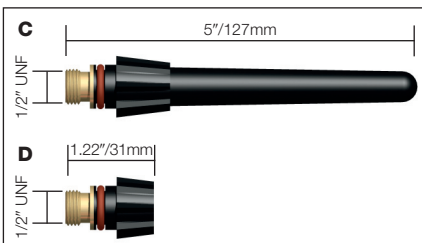

MK11A/TW450/Interlas Collet Bodies/ Gas Lens Bodies and Back Caps

Collet Bodies				
Stock Code	Description	Bore		Model
A 606090	Standard Collet Body	3/64"-1/4"	1.2mm-6.4mm	TW 450
0314200	Standard Collet Body	3/64"-1/4"	1.2mm-6.4mm	PA 401

Stock Code	Description	Bore		Model
B 606187	MK11A Gas Cup Adaptor	1/6"-1/8"	1.6mm-3.2mm	TW 450

Gas Lenses				
Stock Code	Description	Bore		Model
A 606194	Gas Lens Collet Body	1/4"	6.5mm	TW 450
0314300	Gas Lens Collet Body	1/4"	6.5mm	PA 401

Stock Code	Description	Bore		Model
B 0316025	Gas Lens Body	1/16"	1.6mm	PA 121
0316026	Gas Lens Body	3/32"	2.4mm	PA 121
0316027	Gas Lens Body	1/8"	3.2mm	PA 121
0316028	Gas Lens Body	5/32"	4.0mm	PA 121

Back Caps		
Stock Code	Description	Model
A 112698	Long Back Cap	MK11A
B 112602	Short Back Cap	MK11A

Stock Code	Description	Model
C 607756	Long Back Cap	TW 450
0314003	Long Back Cap	PA 401
D 607758	Short Back Cap	TW 450
0314004	Short Back Cap	PA 401

Stock Code	Description	Model
E 0315042	Long Back Cap	PA 121, 301
F 0315041	Short Back Cap	PA 121, 301