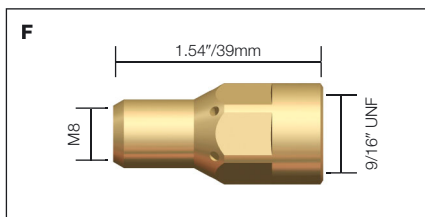

PXL Tip Adaptors

Tip Adaptors/Diffusers

Stock Code	Description	Tip Thread	Neck Thread	Model
A XL2812	Tip Adaptor / Diffuser	Elliptical	7/16"-UNF	PXL250R/320W

Stock Code	Description	Tip Thread	Neck Thread	Model
B XL3612	Tip Adaptor / Diffuser	Elliptical	7/16"-UNF	PXL360R/420W/450W

Stock Code	Description	Tip Thread	Neck Thread	Model
C XL4012	Tip Adaptor / Diffuser	Elliptical	9/16"-UNF	PXL380R/401R

Stock Code	Description	Tip Thread	Neck Thread	Model
D XL2812TS	Tip Adaptor / Diffuser	M8 Threaded	7/16"-UNF	PXL250R/320W

Stock Code	Description	Tip Thread	Neck Thread	Model
E XL3612TS	Tip Adaptor / Diffuser	M8 Threaded	7/16"-UNF	PXL360R/420W/450W

Stock Code	Description	Tip Thread	Neck Thread	Model
F XL4012TS	Tip Adaptor / Diffuser	M8 Threaded	9/16"-UNF	PXL380R/401R