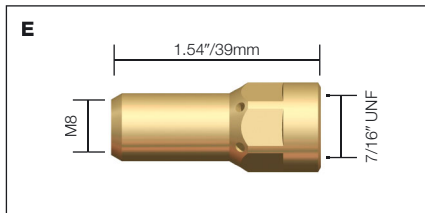

PXL Tip Adaptors

Tip Adaptors/Diffusers

Stock Code	Description	Tip Thread	Neck Thread	Model
A XL2812	Tip Adaptor / Diffuser	Elliptical	7/16"-UNF	PXL250R/320W

Stock Code	Description	Tip Thread	Neck Thread	Model
B XL3612	Tip Adaptor / Diffuser	Elliptical	7/16"-UNF	PXL360R/420W/450W

Stock Code	Description	Tip Thread	Neck Thread	Model
C XL4012	Tip Adaptor / Diffuser	Elliptical	9/16"-UNF	PXL380R/401R

Stock Code	Description	Tip Thread	Neck Thread	Model
D XL2812TS	Tip Adaptor / Diffuser	M8 Threaded	7/16"-UNF	PXL250R/320W

Stock Code	Description	Tip Thread	Neck Thread	Model
E XL3612TS	Tip Adaptor / Diffuser	M8 Threaded	7/16"-UNF	PXL360R/420W/450W

Stock Code	Description	Tip Thread	Neck Thread	Model
F XL4012TS	Tip Adaptor / Diffuser	M8 Threaded	9/16"-UNF	PXL380R/401R