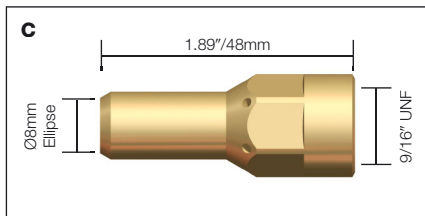

PXL Tip Adaptors

Tip Adaptors/Diffusers

Stock Code	Description	Tip Thread	Neck Thread	Model
A XL2812	Tip Adaptor / Diffuser	Elliptical	7/16"-UNF	PXL250R/320W

Stock Code	Description	Tip Thread	Neck Thread	Model
B XL3612	Tip Adaptor / Diffuser	Elliptical	7/16"-UNF	PXL360R/420W/450W

Stock Code	Description	Tip Thread	Neck Thread	Model
C XL4012	Tip Adaptor / Diffuser	Elliptical	9/16"-UNF	PXL380R/401R

Stock Code	Description	Tip Thread	Neck Thread	Model
D XL2812TS	Tip Adaptor / Diffuser	M8 Threaded	7/16"-UNF	PXL250R/320W

Stock Code	Description	Tip Thread	Neck Thread	Model
E XL3612TS	Tip Adaptor / Diffuser	M8 Threaded	7/16"-UNF	PXL360R/420W/450W

Stock Code	Description	Tip Thread	Neck Thread	Model
F XL4012TS	Tip Adaptor / Diffuser	M8 Threaded	9/16"-UNF	PXL380R/401R