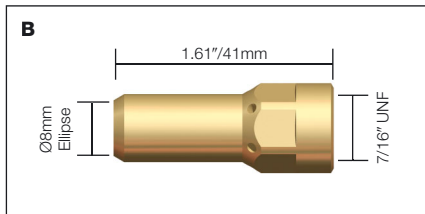

PXL Tip Adaptors

Tip Adaptors/Diffusers

Stock Code	Description	Tip Thread	Neck Thread	Model
A XL2812	Tip Adaptor / Diffuser	Elliptical	7/16"-UNF	PXL250R/320W

Stock Code	Description	Tip Thread	Neck Thread	Model
B XL3612	Tip Adaptor / Diffuser	Elliptical	7/16"-UNF	PXL360R/420W/450W

Stock Code	Description	Tip Thread	Neck Thread	Model
C XL4012	Tip Adaptor / Diffuser	Elliptical	9/16"-UNF	PXL380R/401R

Stock Code	Description	Tip Thread	Neck Thread	Model
D XL2812TS	Tip Adaptor / Diffuser	M8 Threaded	7/16"-UNF	PXL250R/320W

Stock Code	Description	Tip Thread	Neck Thread	Model
E XL3612TS	Tip Adaptor / Diffuser	M8 Threaded	7/16"-UNF	PXL360R/420W/450W

Stock Code	Description	Tip Thread	Neck Thread	Model
F XL4012TS	Tip Adaptor / Diffuser	M8 Threaded	9/16"-UNF	PXL380R/401R