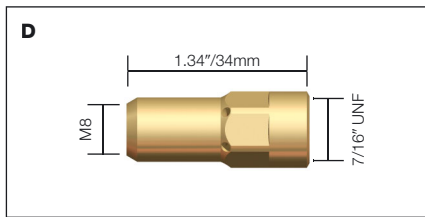

PXL Tip Adaptors

Tip Adaptors/Diffusers

Stock Code	Description	Tip Thread	Neck Thread	Model
A XL2812	Tip Adaptor / Diffuser	Elliptical	7/16"-UNF	PXL250R/320W

Stock Code	Description	Tip Thread	Neck Thread	Model
B XL3612	Tip Adaptor / Diffuser	Elliptical	7/16"-UNF	PXL360R/420W/450W

Stock Code	Description	Tip Thread	Neck Thread	Model
C XL4012	Tip Adaptor / Diffuser	Elliptical	9/16"-UNF	PXL380R/401R

Stock Code	Description	Tip Thread	Neck Thread	Model
D XL2812TS	Tip Adaptor / Diffuser	M8 Threaded	7/16"-UNF	PXL250R/320W

Stock Code	Description	Tip Thread	Neck Thread	Model
E XL3612TS	Tip Adaptor / Diffuser	M8 Threaded	7/16"-UNF	PXL360R/420W/450W

Stock Code	Description	Tip Thread	Neck Thread	Model
F XL4012TS	Tip Adaptor / Diffuser	M8 Threaded	9/16"-UNF	PXL380R/401R