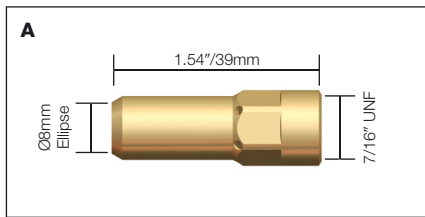

PXL Tip Adaptors

Tip Adaptors/Diffusers

Stock Code	Description	Tip Thread	Neck Thread	Model
A XL2812	Tip Adaptor / Diffuser	Elliptical	7/16"-UNF	PXL250R/320W

Stock Code	Description	Tip Thread	Neck Thread	Model
B XL3612	Tip Adaptor / Diffuser	Elliptical	7/16"-UNF	PXL360R/420W/450W

Stock Code	Description	Tip Thread	Neck Thread	Model
C XL4012	Tip Adaptor / Diffuser	Elliptical	9/16"-UNF	PXL380R/401R

Stock Code	Description	Tip Thread	Neck Thread	Model
D XL2812TS	Tip Adaptor / Diffuser	M8 Threaded	7/16"-UNF	PXL250R/320W

Stock Code	Description	Tip Thread	Neck Thread	Model
E XL3612TS	Tip Adaptor / Diffuser	M8 Threaded	7/16"-UNF	PXL360R/420W/450W

Stock Code	Description	Tip Thread	Neck Thread	Model
F XL4012TS	Tip Adaptor / Diffuser	M8 Threaded	9/16"-UNF	PXL380R/401R